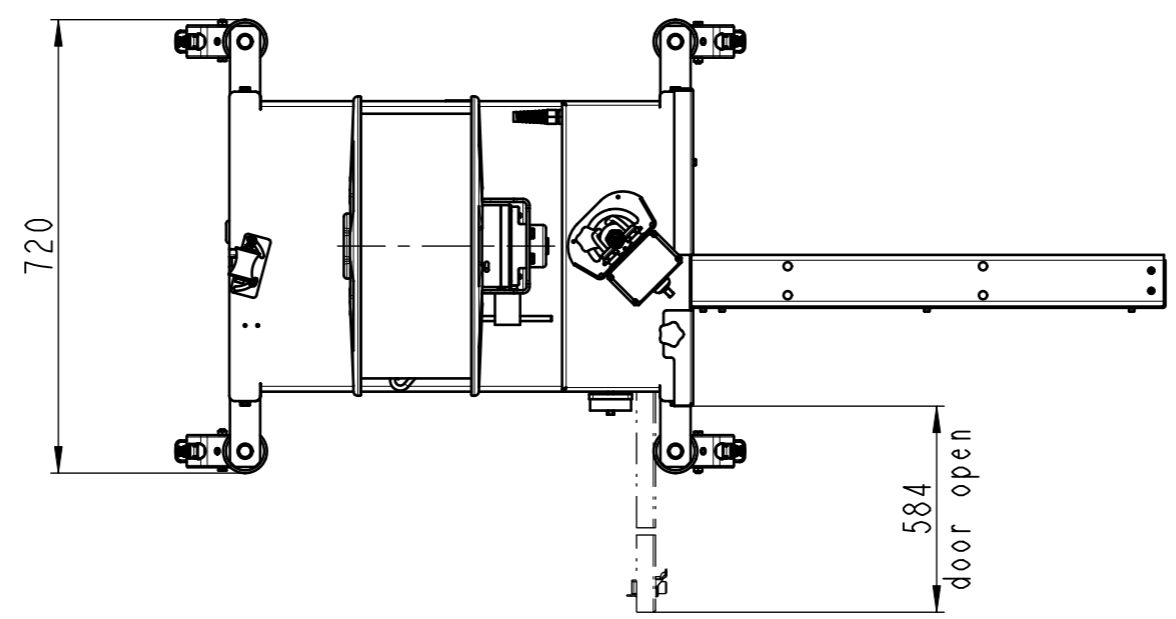

650x500				
65i / 4402 / 565i				
Subject to modification without notice. All dimensions in mm	Drawn	06.01.2009	hn	
	Mod.	22.07.2019	hn	
Signode Industrial Group GmbH Orgapack Packaging Technology Dietikon, Switzerland	Scale	1:12	Projection	Format
				A3
LAYOUT_65I_650X500				Sheet 1/5
				Index 1

650x500				
Dispenser secondary position				
65i / 4402 / 565i				
Subject to modification without notice. All dimensions in mm	Drawn	06.01.2009	hn	
	Mod.	22.07.2019	hn	
Signode Industrial Group GmbH Orgapack Packaging Technology Dietikon, Switzerland	Scale	1:12	Projection	Format
				A3
LAYOUT_65I_650X500				Sheet 2/5
				Index 1

650x500				
roller table				
65i / 4402 / 565i				
Subject to modification without notice. All dimensions in mm	Drawn	06.01.2009	hn	
	Mod.	22.07.2019	hn	
Signode Industrial Group GmbH Orgapack Packaging Technology Dietikon, Switzerland	Scale	1:12	Projection	Format
				A3
LAYOUT_65I_650X500				Sheet 3/5 Index 1

650x500				
65i / 4402 / 565i				
Subject to modification without notice. All dimensions in mm	Drawn	06.01.2009	hn	
	Mod.	22.07.2019	hn	
Signode Industrial Group GmbH Orgapack Packaging Technology Dietikon, Switzerland	Scale	1:10	Projection	Format
				A3
<b>LAYOUT_65I_650X500</b>				Sheet 5/5 Index <b>1</b>