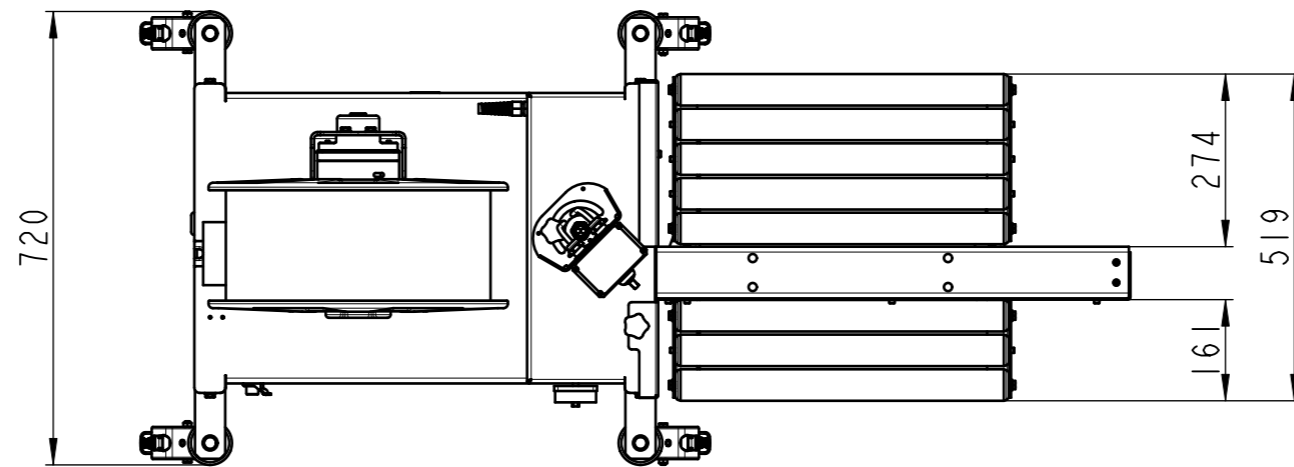

650x500				
65i / 4402 / 565i				
Subject to modification without notice. All dimensions in mm	Drawn	06.01.2009	hn	
	Mod.	22.07.2019	hn	
Signode Industrial Group GmbH Orgapack Packaging Technology Dietikon, Switzerland	Scale	1:12	Projection	Format
				A3
LAYOUT_65I_650X500				Sheet 1/5
				Index 1

650x500				
Dispenser secondary position				
65i / 4402 / 565i				
Subject to modification without notice. All dimensions in mm	Drawn	06.01.2009	hn	
	Mod.	22.07.2019	hn	
Signode Industrial Group GmbH Orgapack Packaging Technology Dietikon, Switzerland	Scale	1:12	Projection	Format
				A3
LAYOUT_65I_650X500				Sheet 2/5
				Index 1

650x500				
roller table				
65i / 4402 / 565i				
Subject to modification without notice. All dimensions in mm	Drawn	06.01.2009	hn	
	Mod.	22.07.2019	hn	
Signode Industrial Group GmbH Orgapack Packaging Technology Dietikon, Switzerland	Scale	1:12	Projection	Format
				A3
LAYOUT_65I_650X500				Sheet 3/5 Index 1

650x500				
65i / 4402 / 565i				
Subject to modification without notice. All dimensions in mm	Drawn	06.01.2009	hn	
	Mod.	22.07.2019	hn	
Signode Industrial Group GmbH Orgapack Packaging Technology Dietikon, Switzerland	Scale	1:10	Projection	Format
				A3
<b>LAYOUT_65I_650X500</b>				Sheet 5/5 Index <b>1</b>