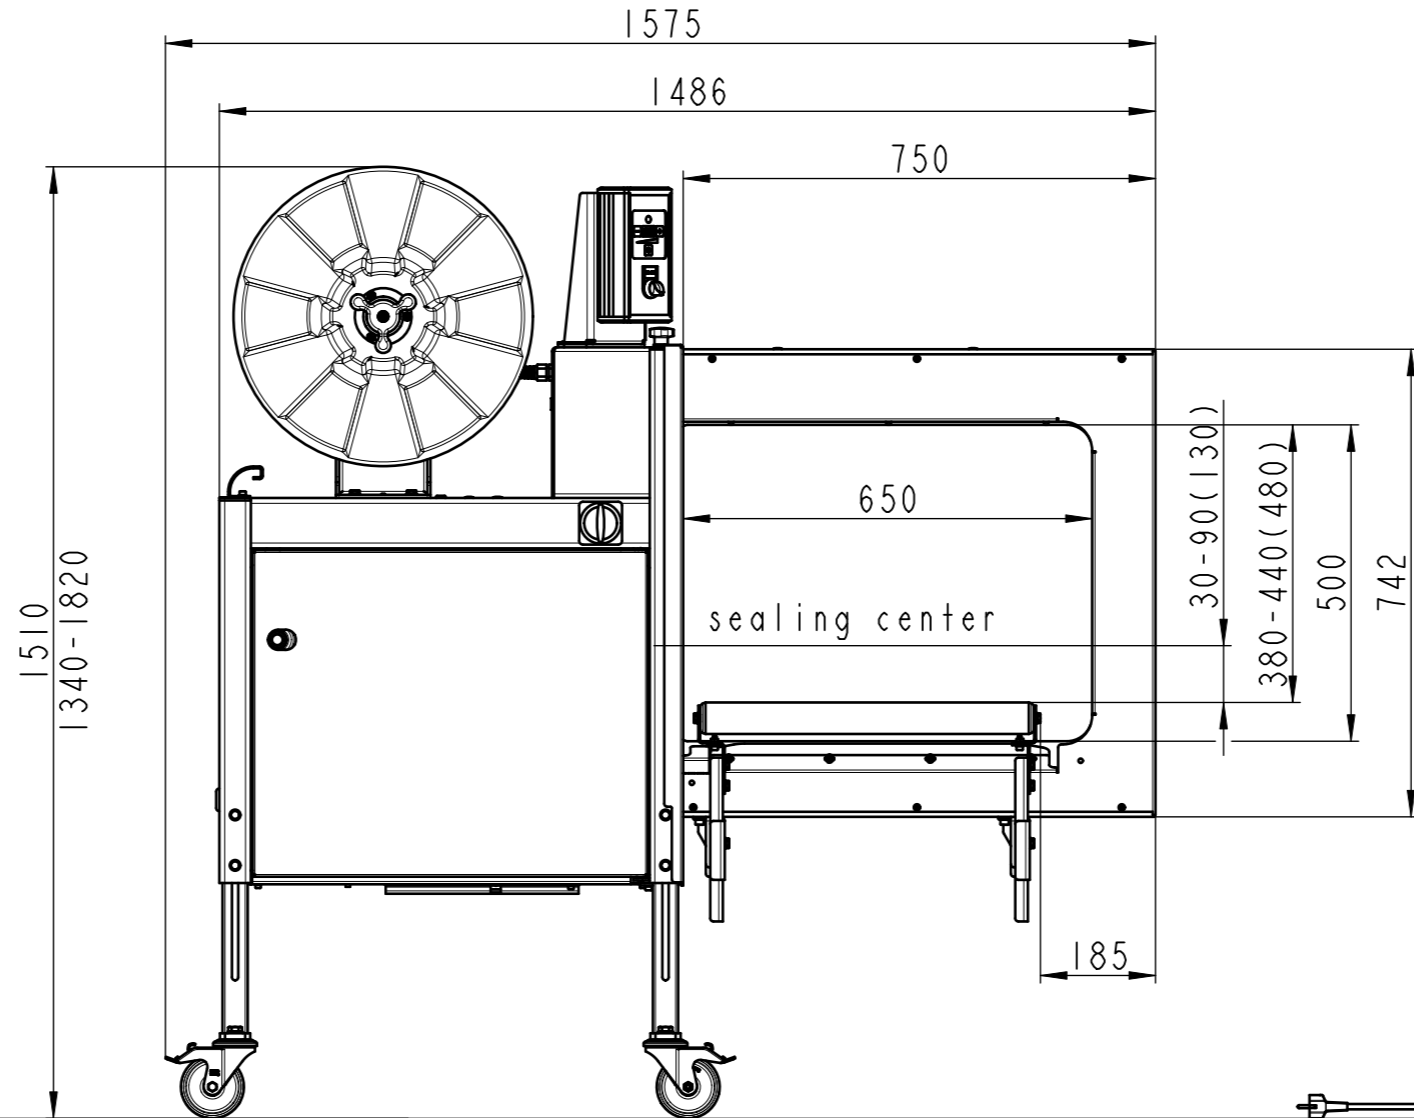

650x500				
65i / 4402 / 565i				
Subject to modification without notice. All dimensions in mm	Drawn	06.01.2009	hn	
	Mod.	22.07.2019	hn	
Signode Industrial Group GmbH Orgapack Packaging Technology Dietikon, Switzerland	Scale	1:12	Projection	Format
				A3
LAYOUT_65I_650X500				Sheet 1/5
				Index 1

650x500				
Dispenser secondary position				
65i / 4402 / 565i				
Subject to modification without notice. All dimensions in mm	Drawn	06.01.2009	hn	
	Mod.	22.07.2019	hn	
Signode Industrial Group GmbH Orgapack Packaging Technology Dietikon, Switzerland	Scale	1:12	Projection	Format
				A3
LAYOUT_65I_650X500				Sheet 2/5
				Index 1

650x500				
roller table				
65i / 4402 / 565i				
Subject to modification without notice. All dimensions in mm	Drawn	06.01.2009	hn	
	Mod.	22.07.2019	hn	
Signode Industrial Group GmbH Orgapack Packaging Technology Dietikon, Switzerland	Scale	1:12	Projection	Format
				A3
LAYOUT_65I_650X500				Sheet 3/5 Index 1

650x500				
65i / 4402 / 565i				
Subject to modification without notice. All dimensions in mm	Drawn	06.01.2009	hn	
	Mod.	22.07.2019	hn	
Signode Industrial Group GmbH Orgapack Packaging Technology Dietikon, Switzerland	Scale	1:10	Projection	Format
				A3
<b>LAYOUT_65I_650X500</b>				Sheet 5/5 Index <b>1</b>