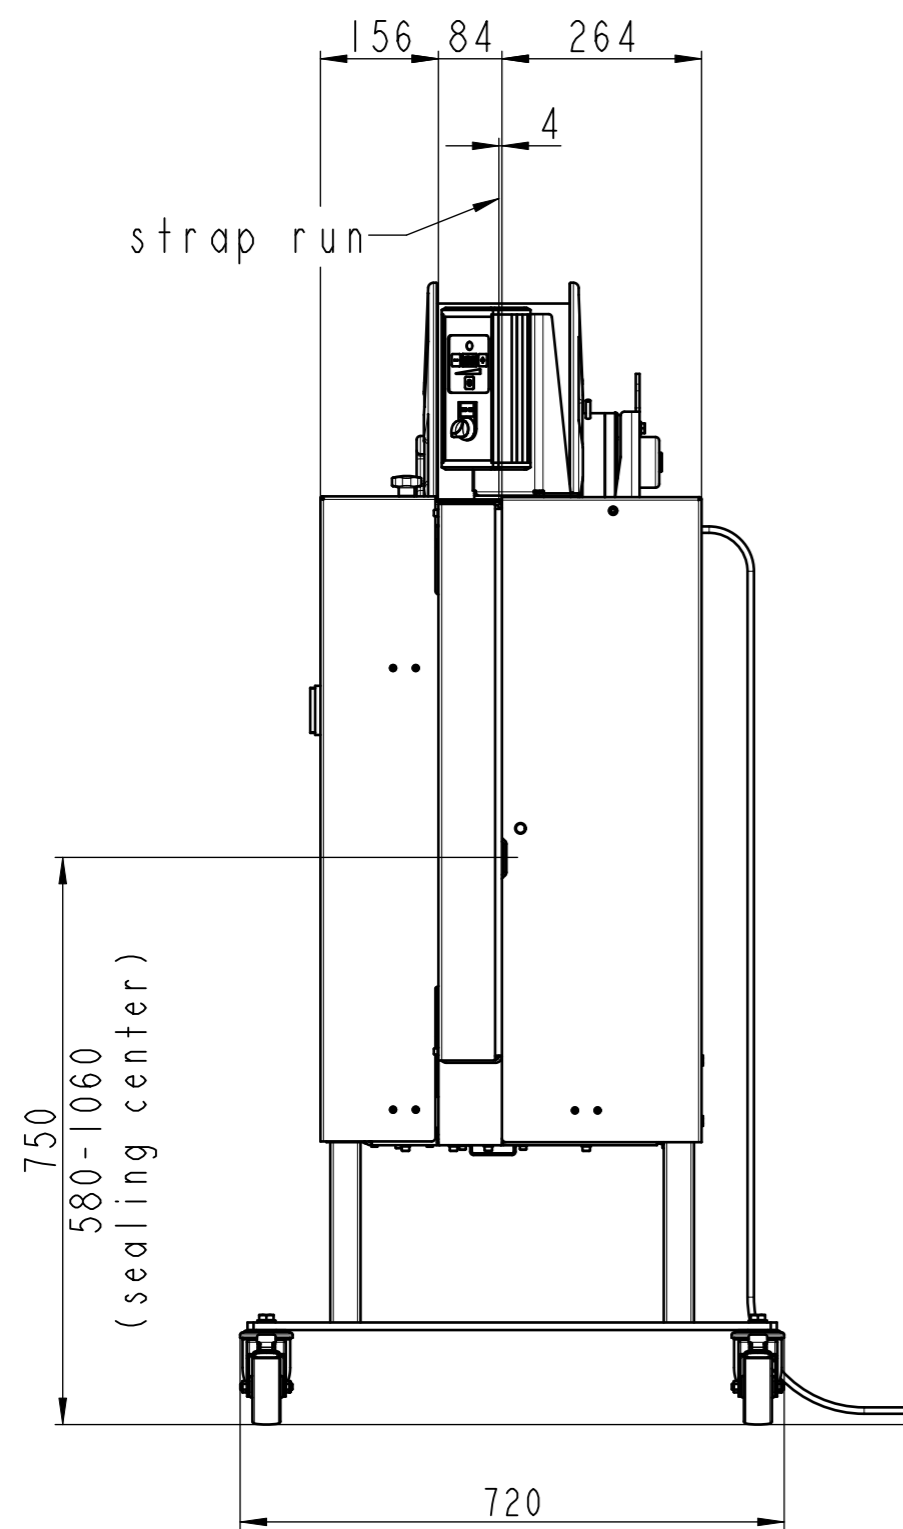

650x500				
65i / 4402 / 565i				
Subject to modification without notice. All dimensions in mm	Drawn	06.01.2009	hn	
	Mod.	22.07.2019	hn	
Signode Industrial Group GmbH Orgapack Packaging Technology Dietikon, Switzerland	Scale	1:12	Projection	Format
				A3
LAYOUT_65I_650X500				Sheet 1/5
				Index 1

650x500				
Dispenser secondary position				
65i / 4402 / 565i				
Subject to modification without notice. All dimensions in mm	Drawn	06.01.2009	hn	
	Mod.	22.07.2019	hn	
Signode Industrial Group GmbH Orgapack Packaging Technology Dietikon, Switzerland	Scale	1:12	Projection	Format
				A3
LAYOUT_65I_650X500				Sheet 2/5
				Index 1

650x500				
roller table				
65i / 4402 / 565i				
Subject to modification without notice. All dimensions in mm	Drawn	06.01.2009	hn	
	Mod.	22.07.2019	hn	
Signode Industrial Group GmbH Orgapack Packaging Technology Dietikon, Switzerland	Scale	1:12	Projection	Format
				A3
LAYOUT_65I_650X500				Sheet 3/5 Index 1

650x500				
narrow feet				
65i / 4402 / 565i				
Subject to modification without notice. All dimensions in mm	Drawn	06.01.2009	hn	
	Mod.	22.07.2019	hn	
Signode Industrial Group GmbH Orgapack Packaging Technology Dietikon, Switzerland	Scale	1:12	Projection	Format
				A3
LAYOUT_65I_650X500				Sheet 4/5
				Index 1