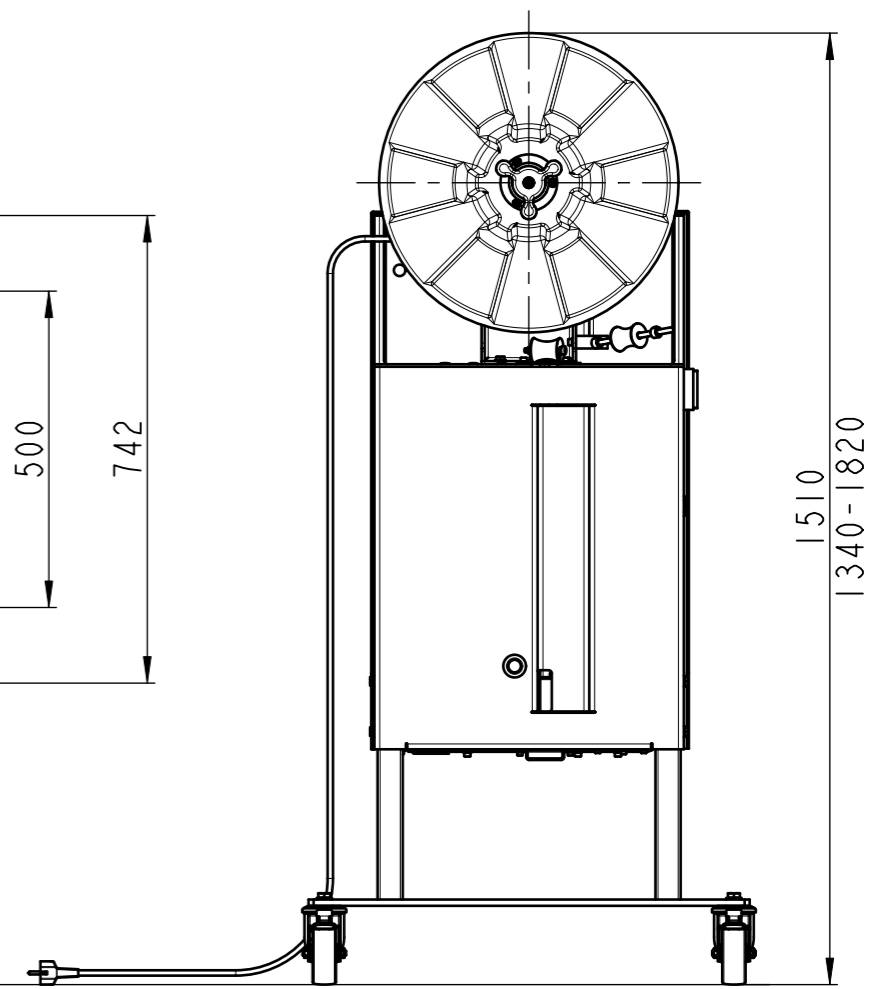

650x500				
65i / 4402 / 565i				
Subject to modification without notice. All dimensions in mm	Drawn	06.01.2009	hn	
	Mod.	22.07.2019	hn	
Signode Industrial Group GmbH Orgapack Packaging Technology Dietikon, Switzerland	Scale	1:12	Projection	Format
				A3
LAYOUT_65I_650X500				Sheet 1/5
				Index 1

650x500				
Dispenser secondary position				
65i / 4402 / 565i				
Subject to modification without notice. All dimensions in mm	Drawn	06.01.2009	hn	
	Mod.	22.07.2019	hn	
Signode Industrial Group GmbH Orgapack Packaging Technology Dietikon, Switzerland	Scale	1:12	Projection	Format
				A3
LAYOUT_65I_650X500				Sheet 2/5
				Index 1

650x500				
roller table				
65i / 4402 / 565i				
Subject to modification without notice. All dimensions in mm	Drawn	06.01.2009	hn	
	Mod.	22.07.2019	hn	
Signode Industrial Group GmbH Orgapack Packaging Technology Dietikon, Switzerland	Scale	1:12	Projection	Format
				A3
LAYOUT_65I_650X500				Sheet 3/5 Index 1

650x500				
65i / 4402 / 565i				
Subject to modification without notice. All dimensions in mm	Drawn	06.01.2009	hn	
	Mod.	22.07.2019	hn	
Signode Industrial Group GmbH Orgapack Packaging Technology Dietikon, Switzerland	Scale	1:10	Projection	Format
				A3
<b>LAYOUT_65I_650X500</b>				Sheet 5/5 Index <b>1</b>