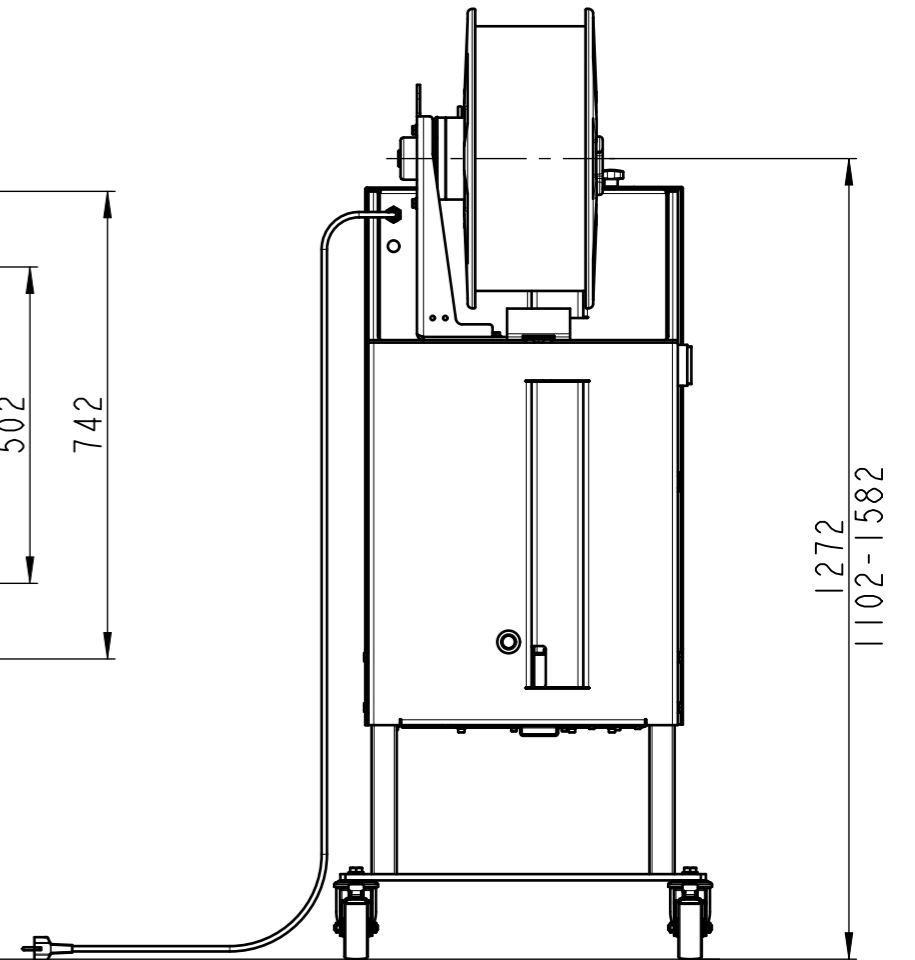

650x500				
65i / 4402 / 565i				
Subject to modification without notice. All dimensions in mm	Drawn	06.01.2009	hn	
	Mod.	22.07.2019	hn	
Signode Industrial Group GmbH Orgapack Packaging Technology Dietikon, Switzerland	Scale	1:12	Projection	Format
				A3
LAYOUT_65I_650X500				Sheet 1/5
				Index 1

650x500				
Dispenser secondary position				
65i / 4402 / 565i				
Subject to modification without notice. All dimensions in mm	Drawn	06.01.2009	hn	
	Mod.	22.07.2019	hn	
Signode Industrial Group GmbH Orgapack Packaging Technology Dietikon, Switzerland	Scale	1:12	Projection	Format
				A3
LAYOUT_65I_650X500				Sheet 2/5
				Index 1

650x500				
roller table				
65i / 4402 / 565i				
Subject to modification without notice. All dimensions in mm	Drawn	06.01.2009	hn	
	Mod.	22.07.2019	hn	
Signode Industrial Group GmbH Orgapack Packaging Technology Dietikon, Switzerland	Scale	1:12	Projection	Format
				A3
LAYOUT_65I_650X500				Sheet 3/5 Index 1

650x500				
65i / 4402 / 565i				
Subject to modification without notice. All dimensions in mm	Drawn	06.01.2009	hn	
	Mod.	22.07.2019	hn	
Signode Industrial Group GmbH Orgapack Packaging Technology Dietikon, Switzerland	Scale	1:10	Projection	Format
				A3
<b>LAYOUT_65I_650X500</b>				Sheet 5/5 Index <b>1</b>