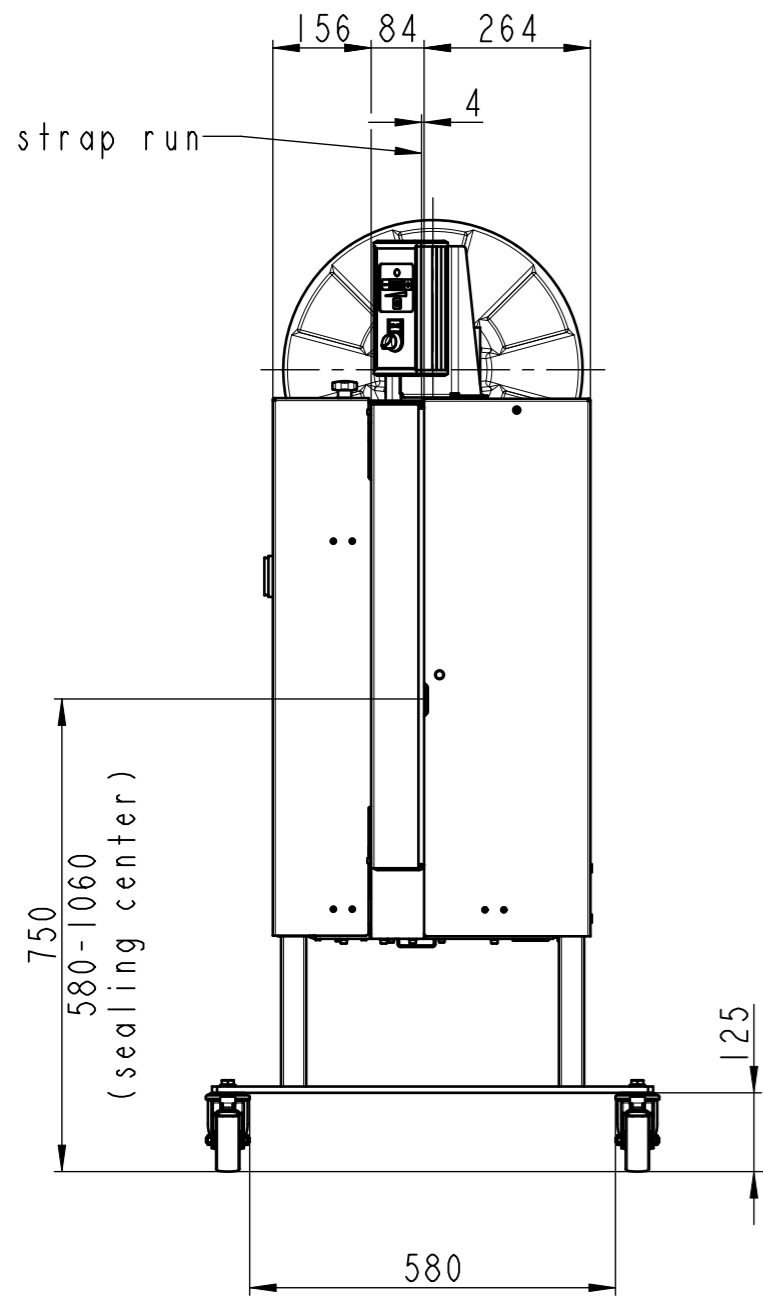

650x500				
65i / 4402 / 565i				
Subject to modification without notice. All dimensions in mm	Drawn	06.01.2009	hn	
	Mod.	22.07.2019	hn	
Signode Industrial Group GmbH Orgapack Packaging Technology Dietikon, Switzerland	Scale	1:12	Projection	Format
				A3
LAYOUT_65I_650X500				Sheet 1/5
				Index 1

650x500				
Dispenser secondary position				
65i / 4402 / 565i				
Subject to modification without notice. All dimensions in mm	Drawn	06.01.2009	hn	
	Mod.	22.07.2019	hn	
Signode Industrial Group GmbH Orgapack Packaging Technology Dietikon, Switzerland	Scale	1:12	Projection	Format
				A3
LAYOUT_65I_650X500				Sheet 2/5
				Index 1

650x500				
roller table				
65i / 4402 / 565i				
Subject to modification without notice. All dimensions in mm	Drawn	06.01.2009	hn	
	Mod.	22.07.2019	hn	
Signode Industrial Group GmbH Orgapack Packaging Technology Dietikon, Switzerland	Scale	1:12	Projection	Format
				A3
LAYOUT_65I_650X500				Sheet 3/5 Index 1

650x500				
narrow feet				
65i / 4402 / 565i				
Subject to modification without notice. All dimensions in mm	Drawn	06.01.2009	hn	
	Mod.	22.07.2019	hn	
Signode Industrial Group GmbH Orgapack Packaging Technology Dietikon, Switzerland	Scale	1:12	Projection	Format
				A3
LAYOUT_65I_650X500				Sheet 4/5
				Index 1