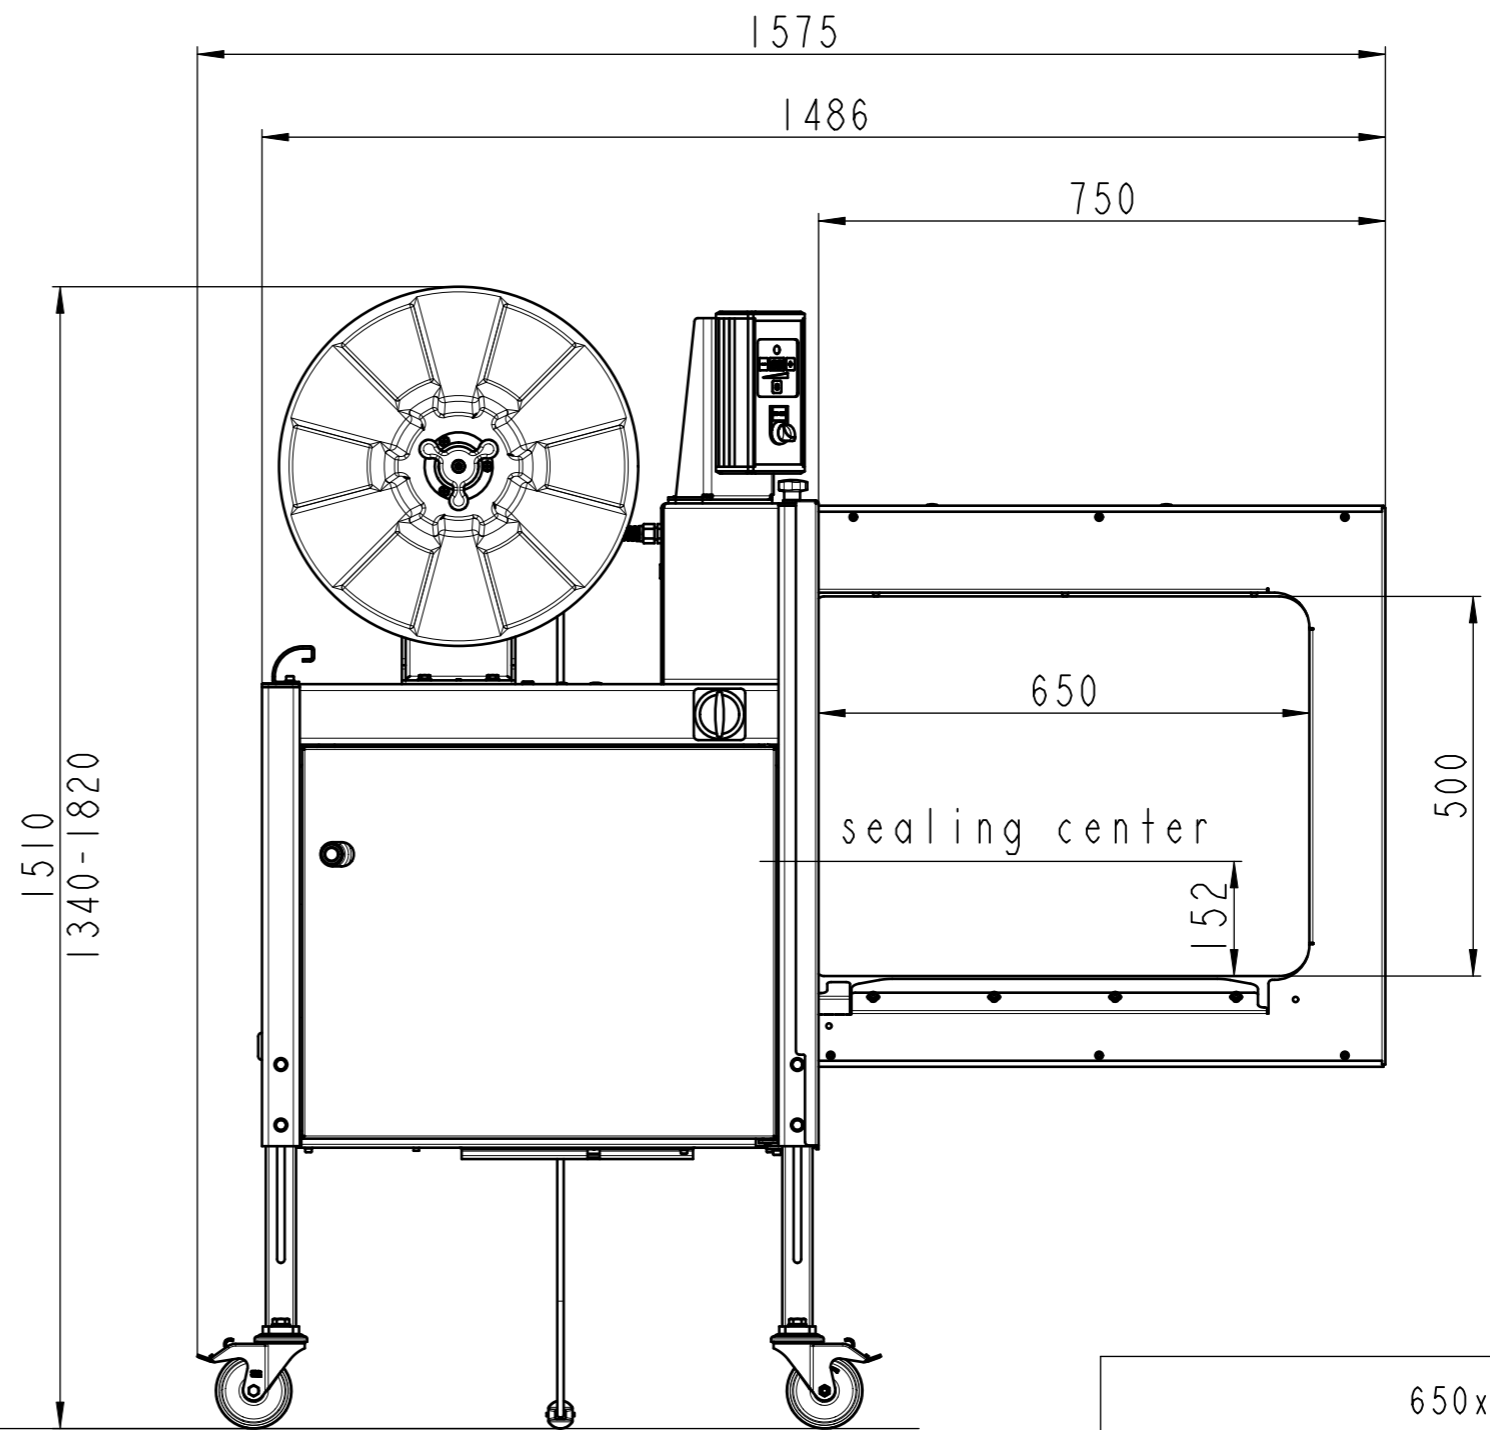

650x500				
65i / 4402 / 565i				
Subject to modification without notice. All dimensions in mm	Drawn	06.01.2009	hn	
	Mod.	22.07.2019	hn	
Signode Industrial Group GmbH Orgapack Packaging Technology Dietikon, Switzerland	Scale	1:12	Projection	Format
				A3
LAYOUT_65I_650X500				Sheet 1/5
				Index 1

650x500				
Dispenser secondary position				
65i / 4402 / 565i				
Subject to modification without notice. All dimensions in mm	Drawn	06.01.2009	hn	
	Mod.	22.07.2019	hn	
Signode Industrial Group GmbH Orgapack Packaging Technology Dietikon, Switzerland	Scale	1:12	Projection	Format
				A3
LAYOUT_65I_650X500				Sheet 2/5
				Index 1

650x500				
roller table				
65i / 4402 / 565i				
Subject to modification without notice. All dimensions in mm	Drawn	06.01.2009	hn	
	Mod.	22.07.2019	hn	
Signode Industrial Group GmbH Orgapack Packaging Technology Dietikon, Switzerland	Scale	1:12	Projection	Format
				A3
LAYOUT_65I_650X500				Sheet 3/5 Index 1

650x500				
65i / 4402 / 565i				
Subject to modification without notice. All dimensions in mm	Drawn	06.01.2009	hn	
	Mod.	22.07.2019	hn	
Signode Industrial Group GmbH Orgapack Packaging Technology Dietikon, Switzerland	Scale	1:10	Projection	Format
				A3
<b>LAYOUT_65I_650X500</b>				Sheet 5/5 Index <b>1</b>