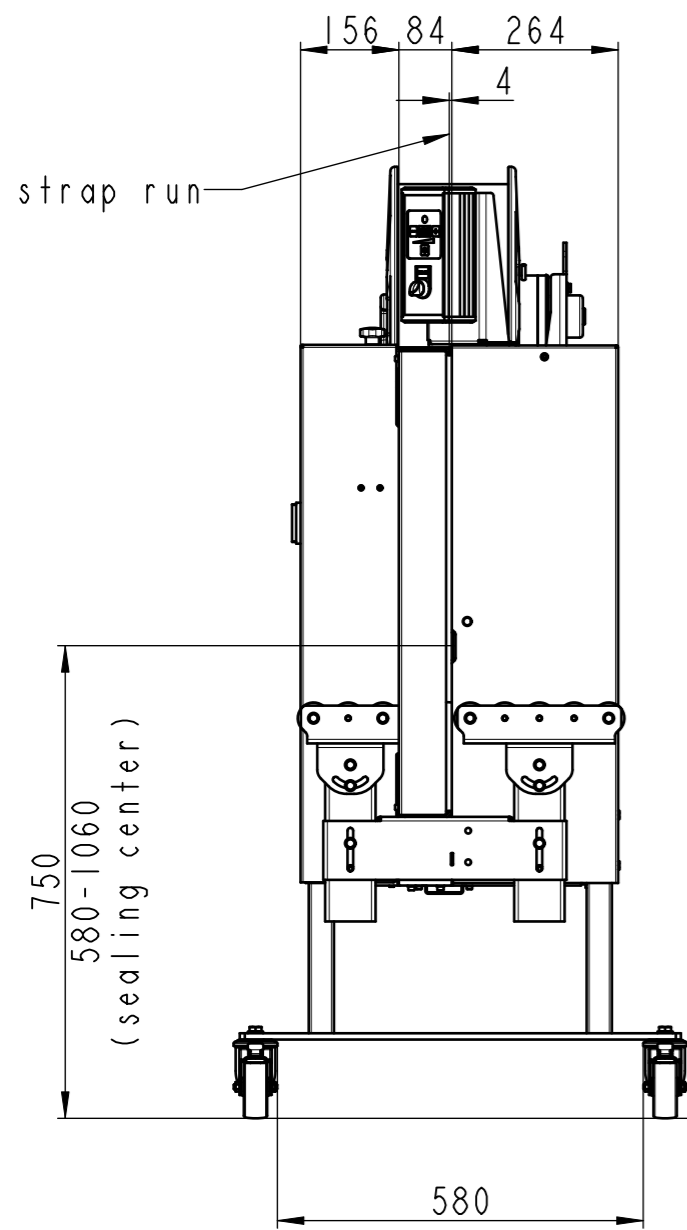

650x500				
65i / 4402 / 565i				
Subject to modification without notice. All dimensions in mm	Drawn	06.01.2009	hn	
	Mod.	22.07.2019	hn	
Signode Industrial Group GmbH Orgapack Packaging Technology Dietikon, Switzerland	Scale	1:12	Projection	Format
				A3
LAYOUT_65I_650X500				Sheet 1/5
				Index 1

650x500				
Dispenser secondary position				
65i / 4402 / 565i				
Subject to modification without notice. All dimensions in mm	Drawn	06.01.2009	hn	
	Mod.	22.07.2019	hn	
Signode Industrial Group GmbH Orgapack Packaging Technology Dietikon, Switzerland	Scale	1:12	Projection	Format
				A3
LAYOUT_65I_650X500				Sheet 2/5
				Index 1

650x500				
roller table				
65i / 4402 / 565i				
Subject to modification without notice. All dimensions in mm	Drawn	06.01.2009	hn	
	Mod.	22.07.2019	hn	
Signode Industrial Group GmbH Orgapack Packaging Technology Dietikon, Switzerland	Scale	1:12	Projection	Format
				A3
LAYOUT_65I_650X500				Sheet 3/5 Index 1

650x500				
narrow feet				
65i / 4402 / 565i				
Subject to modification without notice. All dimensions in mm	Drawn	06.01.2009	hn	
	Mod.	22.07.2019	hn	
Signode Industrial Group GmbH Orgapack Packaging Technology Dietikon, Switzerland	Scale	1:12	Projection	Format
				A3
LAYOUT_65I_650X500				Sheet 4/5
				Index 1