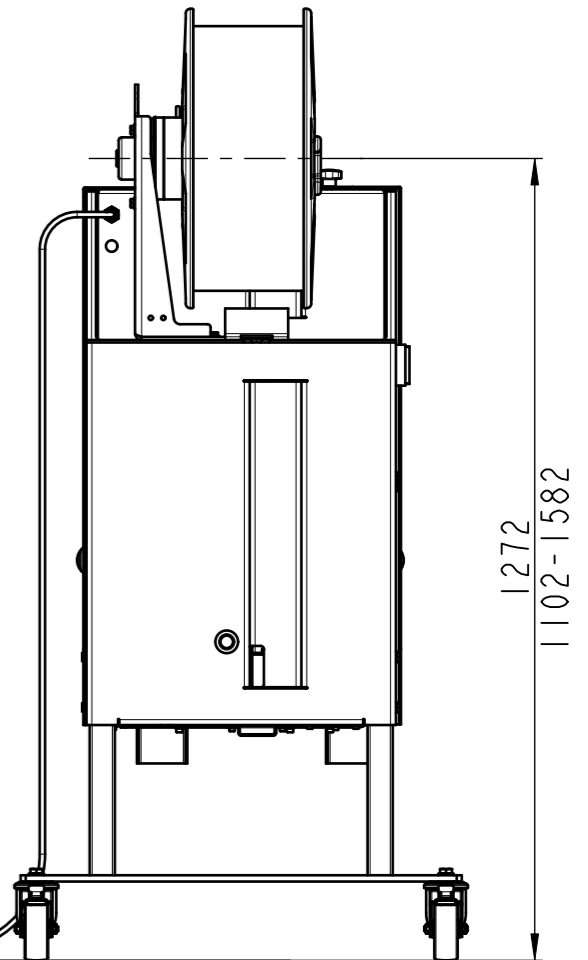

650x500				
65i / 4402 / 565i				
Subject to modification without notice. All dimensions in mm	Drawn	06.01.2009	hn	
	Mod.	22.07.2019	hn	
Signode Industrial Group GmbH Orgapack Packaging Technology Dietikon, Switzerland	Scale	1:12	Projection	Format
				A3
LAYOUT_65I_650X500				Sheet 1/5
				Index 1

650x500				
Dispenser secondary position				
65i / 4402 / 565i				
Subject to modification without notice. All dimensions in mm	Drawn	06.01.2009	hn	
	Mod.	22.07.2019	hn	
Signode Industrial Group GmbH Orgapack Packaging Technology Dietikon, Switzerland	Scale	1:12	Projection	Format
				A3
LAYOUT_65I_650X500				Sheet 2/5
				Index 1

650x500				
roller table				
65i / 4402 / 565i				
Subject to modification without notice. All dimensions in mm	Drawn	06.01.2009	hn	
	Mod.	22.07.2019	hn	
Signode Industrial Group GmbH Orgapack Packaging Technology Dietikon, Switzerland	Scale	1:12	Projection	Format
				A3
LAYOUT_65I_650X500				Sheet 3/5 Index 1

650x500				
65i / 4402 / 565i				
Subject to modification without notice. All dimensions in mm	Drawn	06.01.2009	hn	
	Mod.	22.07.2019	hn	
Signode Industrial Group GmbH Orgapack Packaging Technology Dietikon, Switzerland	Scale	1:10	Projection	Format
				A3
<b>LAYOUT_65I_650X500</b>				Sheet 5/5 Index <b>1</b>