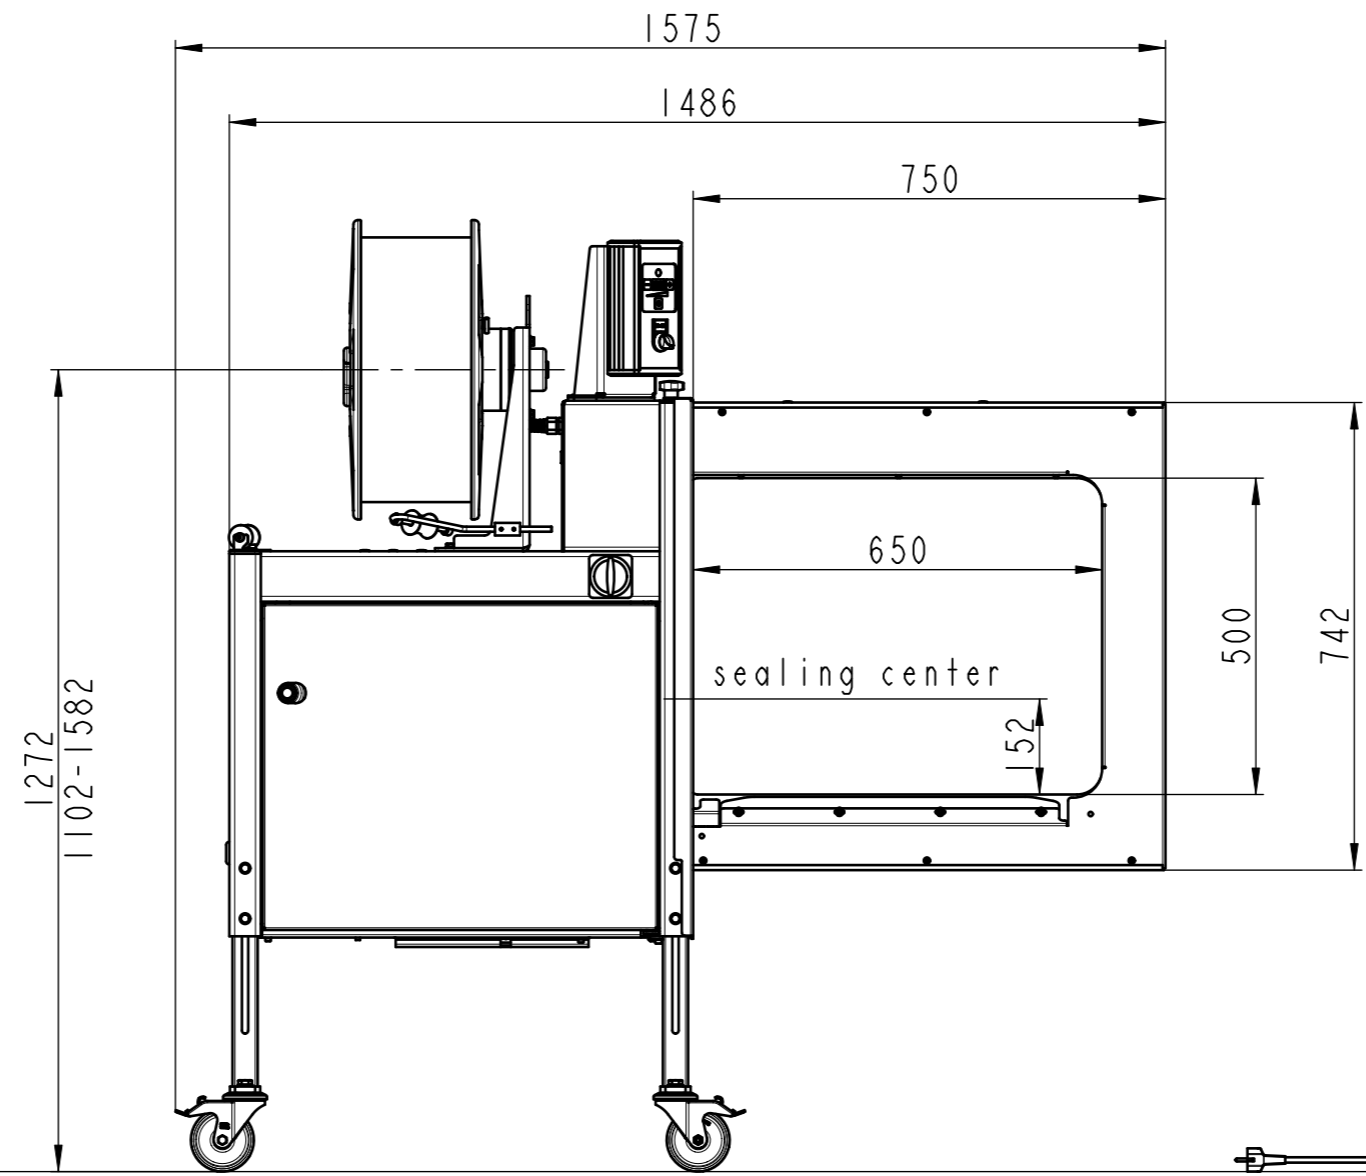

650x500				
65i / 4402 / 565i				
Subject to modification without notice. All dimensions in mm	Drawn	06.01.2009	hn	
	Mod.	22.07.2019	hn	
Signode Industrial Group GmbH Orgapack Packaging Technology Dietikon, Switzerland	Scale	1:12	Projection	Format
				A3
LAYOUT_65I_650X500				Sheet 1/5
				Index 1

650x500				
Dispenser secondary position				
65i / 4402 / 565i				
Subject to modification without notice. All dimensions in mm	Drawn	06.01.2009	hn	
	Mod.	22.07.2019	hn	
Signode Industrial Group GmbH Orgapack Packaging Technology Dietikon, Switzerland	Scale	1:12	Projection	Format
				A3
LAYOUT_65I_650X500				Sheet 2/5
				Index 1

650x500				
roller table				
65i / 4402 / 565i				
Subject to modification without notice. All dimensions in mm	Drawn	06.01.2009	hn	
	Mod.	22.07.2019	hn	
Signode Industrial Group GmbH Orgapack Packaging Technology Dietikon, Switzerland	Scale	1:12	Projection	Format
				A3
LAYOUT_65I_650X500				Sheet 3/5 Index 1

650x500				
65i / 4402 / 565i				
Subject to modification without notice. All dimensions in mm	Drawn	06.01.2009	hn	
	Mod.	22.07.2019	hn	
Signode Industrial Group GmbH Orgapack Packaging Technology Dietikon, Switzerland	Scale	1:10	Projection	Format
				A3
<b>LAYOUT_65I_650X500</b>				Sheet 5/5 Index <b>1</b>