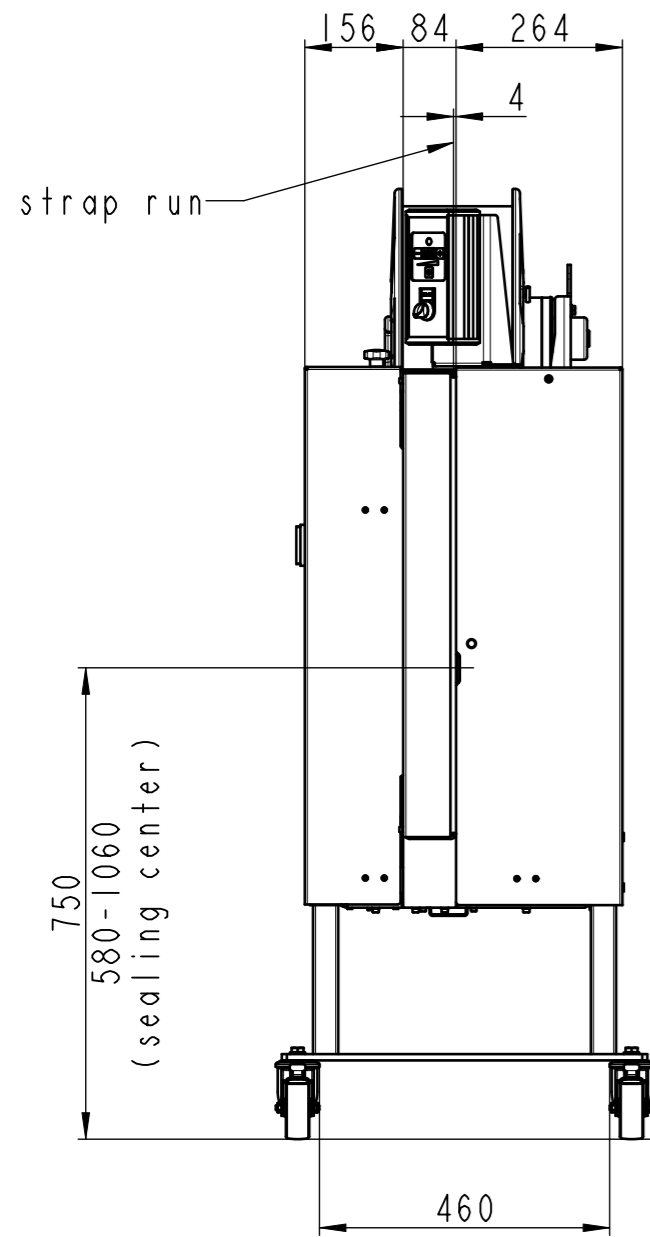

650x500				
65i / 4402 / 565i				
Subject to modification without notice. All dimensions in mm	Drawn	06.01.2009	hn	
	Mod.	22.07.2019	hn	
Signode Industrial Group GmbH Orgapack Packaging Technology Dietikon, Switzerland	Scale	1:12	Projection	Format
				A3
LAYOUT_65I_650X500				Sheet 1/5
				Index 1

650x500				
Dispenser secondary position				
65i / 4402 / 565i				
Subject to modification without notice. All dimensions in mm	Drawn	06.01.2009	hn	
	Mod.	22.07.2019	hn	
Signode Industrial Group GmbH Orgapack Packaging Technology Dietikon, Switzerland	Scale	1:12	Projection	Format
				A3
LAYOUT_65I_650X500				Sheet 2/5
				Index 1

650x500				
roller table				
65i / 4402 / 565i				
Subject to modification without notice. All dimensions in mm	Drawn	06.01.2009	hn	
	Mod.	22.07.2019	hn	
Signode Industrial Group GmbH Orgapack Packaging Technology Dietikon, Switzerland	Scale	1:12	Projection	Format
				A3
LAYOUT_65I_650X500				Sheet 3/5 Index 1

650x500				
narrow feet				
65i / 4402 / 565i				
Subject to modification without notice. All dimensions in mm	Drawn	06.01.2009	hn	
	Mod.	22.07.2019	hn	
Signode Industrial Group GmbH Orgapack Packaging Technology Dietikon, Switzerland	Scale	1:12	Projection	Format
				A3
LAYOUT_65I_650X500				Sheet 4/5
				Index 1