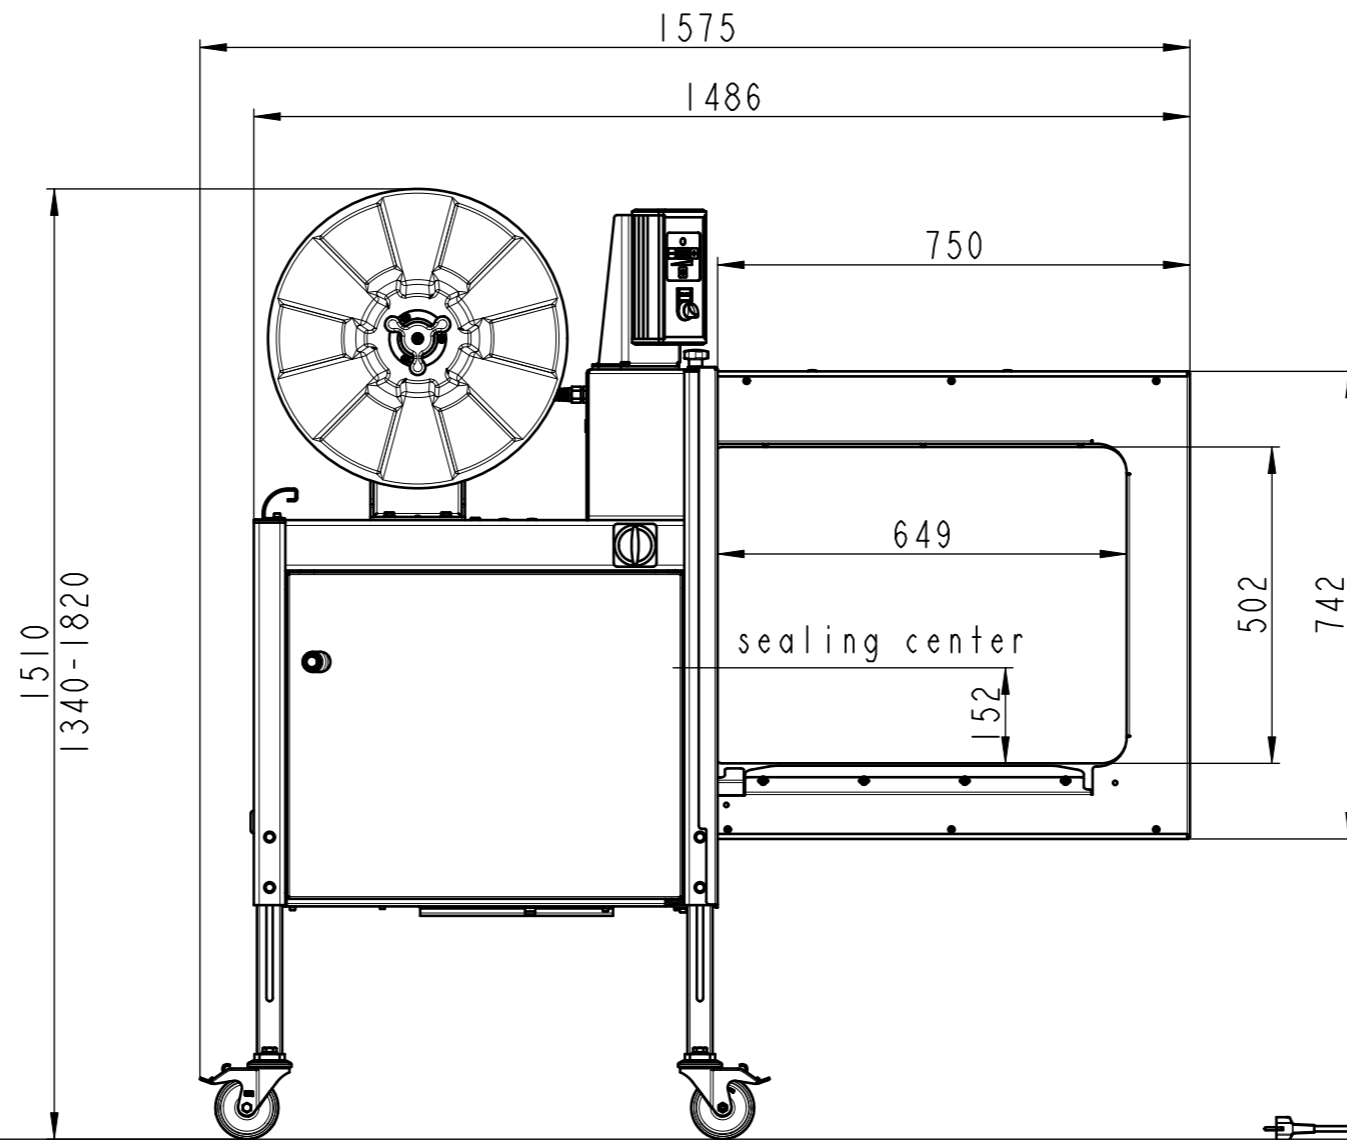

650x500				
65i / 4402 / 565i				
Subject to modification without notice. All dimensions in mm	Drawn	06.01.2009	hn	
	Mod.	22.07.2019	hn	
Signode Industrial Group GmbH Orgapack Packaging Technology Dietikon, Switzerland	Scale	1:12	Projection	Format
				A3
LAYOUT_65I_650X500				Sheet 1/5
				Index 1

650x500				
Dispenser secondary position				
65i / 4402 / 565i				
Subject to modification without notice. All dimensions in mm	Drawn	06.01.2009	hn	
	Mod.	22.07.2019	hn	
Signode Industrial Group GmbH Orgapack Packaging Technology Dietikon, Switzerland	Scale	1:12	Projection	Format
				A3
LAYOUT_65I_650X500				Sheet 2/5
				Index 1

650x500				
roller table				
65i / 4402 / 565i				
Subject to modification without notice. All dimensions in mm	Drawn	06.01.2009	hn	
	Mod.	22.07.2019	hn	
Signode Industrial Group GmbH Orgapack Packaging Technology Dietikon, Switzerland	Scale	1:12	Projection	Format
				A3
LAYOUT_65I_650X500				Sheet 3/5 Index 1

650x500				
65i / 4402 / 565i				
Subject to modification without notice. All dimensions in mm	Drawn	06.01.2009	hn	
	Mod.	22.07.2019	hn	
Signode Industrial Group GmbH Orgapack Packaging Technology Dietikon, Switzerland	Scale	1:10	Projection	Format
				A3
<b>LAYOUT_65I_650X500</b>				Sheet 5/5 Index <b>1</b>