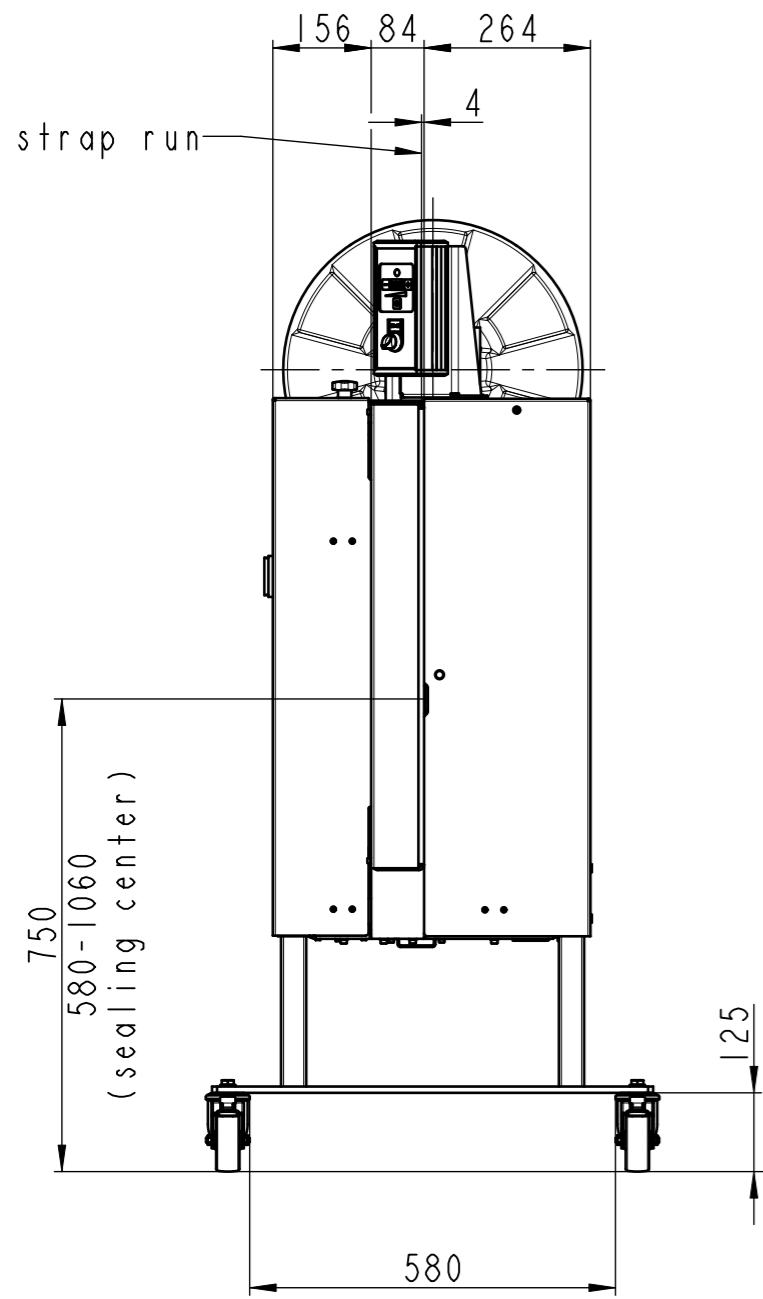

650x500				
65i / 4402 / 565i				
Subject to modification without notice. All dimensions in mm	Drawn	06.01.2009	hn	
	Mod.	22.07.2019	hn	
Signode Industrial Group GmbH Orgapack Packaging Technology Dietikon, Switzerland	Scale	1:12	Projection	Format
				A3
LAYOUT_65I_650X500				Sheet 1/5
				Index 1

650x500				
Dispenser secondary position				
65i / 4402 / 565i				
Subject to modification without notice. All dimensions in mm	Drawn	06.01.2009	hn	
	Mod.	22.07.2019	hn	
Signode Industrial Group GmbH Orgapack Packaging Technology Dietikon, Switzerland	Scale	1:12	Projection	Format
				A3
LAYOUT_65I_650X500				Sheet 2/5
				Index 1

650x500				
roller table				
65i / 4402 / 565i				
Subject to modification without notice. All dimensions in mm	Drawn	06.01.2009	hn	
	Mod.	22.07.2019	hn	
Signode Industrial Group GmbH Orgapack Packaging Technology Dietikon, Switzerland	Scale	1:12	Projection	Format
				A3
LAYOUT_65I_650X500				Sheet 3/5 Index 1

650x500				
narrow feet				
65i / 4402 / 565i				
Subject to modification without notice. All dimensions in mm	Drawn	06.01.2009	hn	
	Mod.	22.07.2019	hn	
Signode Industrial Group GmbH Orgapack Packaging Technology Dietikon, Switzerland	Scale	1:12	Projection	Format
				A3
LAYOUT_65I_650X500				Sheet 4/5 Index 1