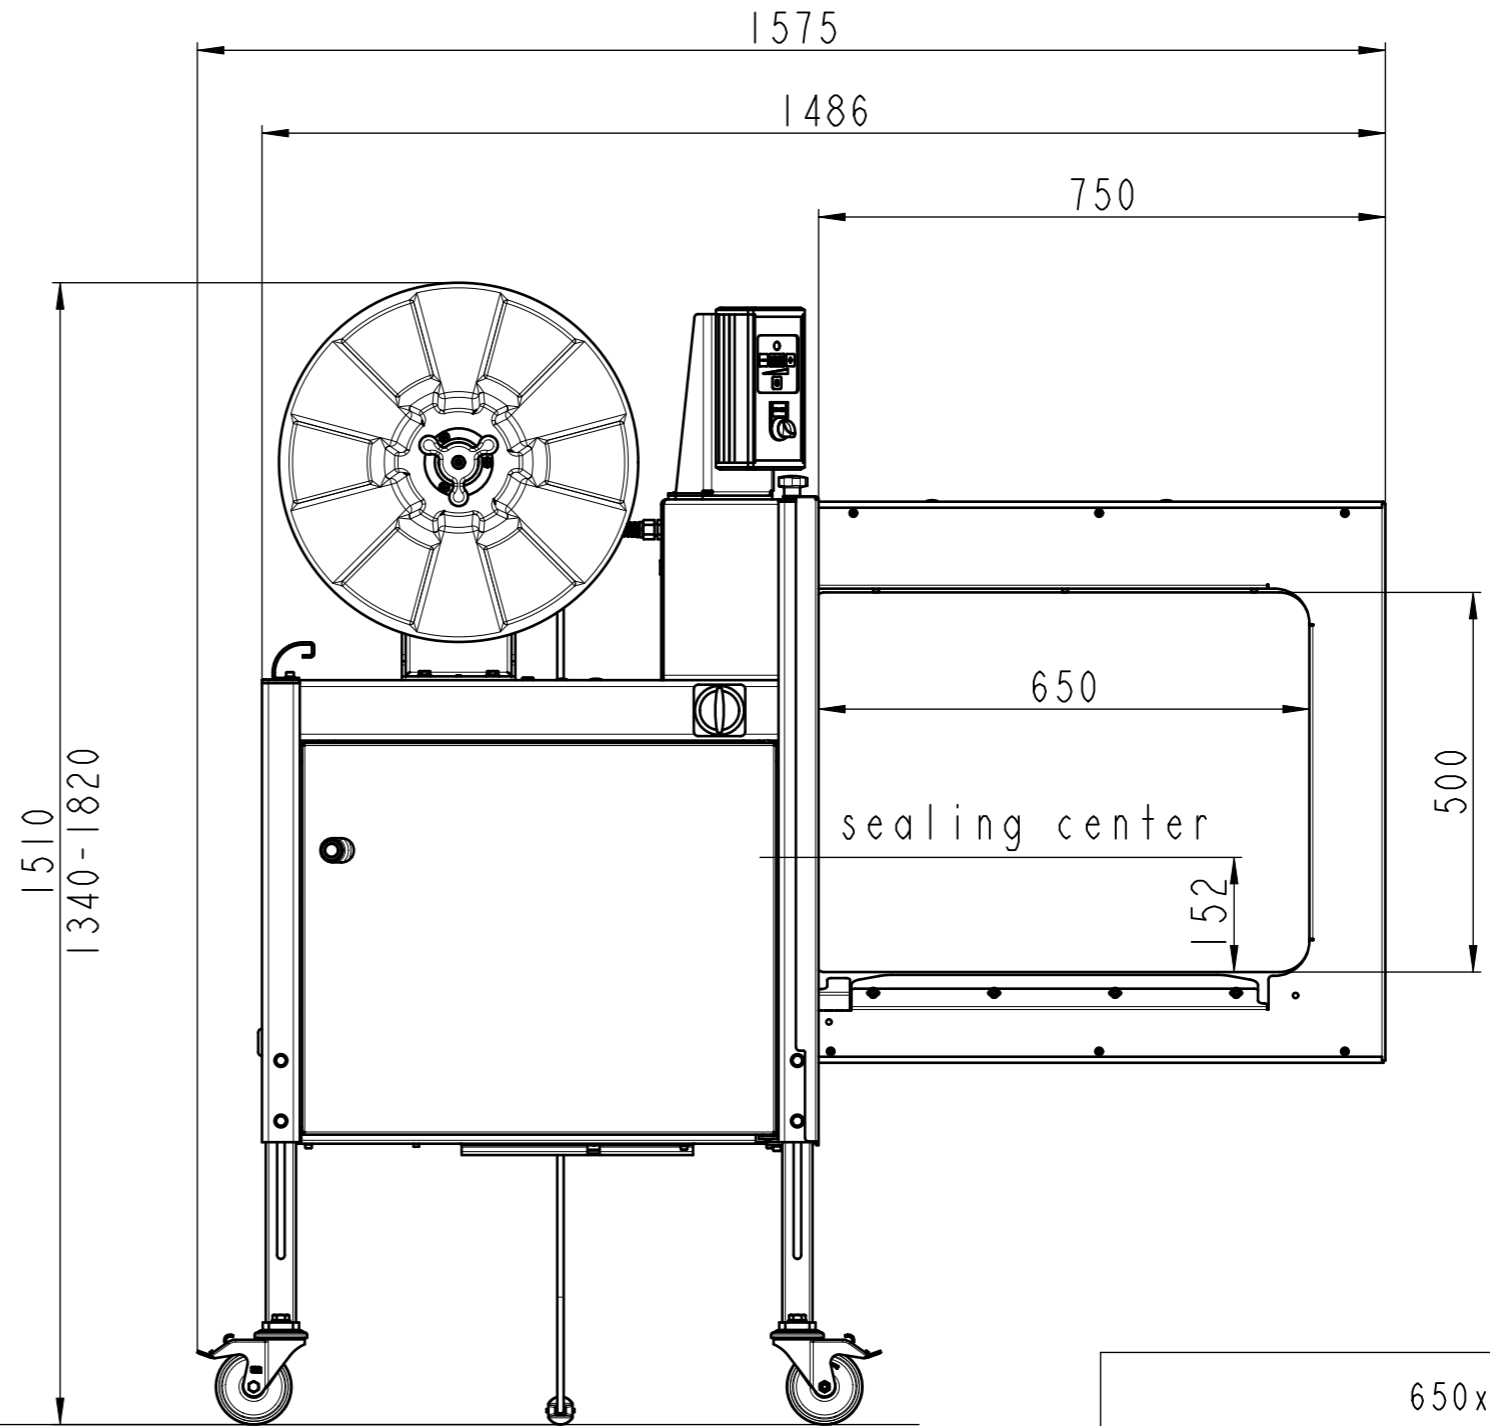

650x500				
65i / 4402 / 565i				
Subject to modification without notice. All dimensions in mm	Drawn	06.01.2009	hn	
	Mod.	22.07.2019	hn	
Signode Industrial Group GmbH Orgapack Packaging Technology Dietikon, Switzerland	Scale	1:12	Projection	Format
				A3
LAYOUT_65I_650X500				Sheet 1/5
				Index 1

650x500				
Dispenser secondary position				
65i / 4402 / 565i				
Subject to modification without notice. All dimensions in mm	Drawn	06.01.2009	hn	
	Mod.	22.07.2019	hn	
Signode Industrial Group GmbH Orgapack Packaging Technology Dietikon, Switzerland	Scale	1:12	Projection	Format
				A3
LAYOUT_65I_650X500				Sheet 2/5
				Index 1

650x500				
roller table				
65i / 4402 / 565i				
Subject to modification without notice. All dimensions in mm	Drawn	06.01.2009	hn	
	Mod.	22.07.2019	hn	
Signode Industrial Group GmbH Orgapack Packaging Technology Dietikon, Switzerland	Scale	1:12	Projection	Format
				A3
LAYOUT_65I_650X500				Sheet 3/5 Index 1

650x500				
65i / 4402 / 565i				
Subject to modification without notice. All dimensions in mm	Drawn	06.01.2009	hn	
	Mod.	22.07.2019	hn	
Signode Industrial Group GmbH Orgapack Packaging Technology Dietikon, Switzerland	Scale	1:10	Projection	Format
				A3
LAYOUT_65I_650X500				Sheet 5/5 Index 1