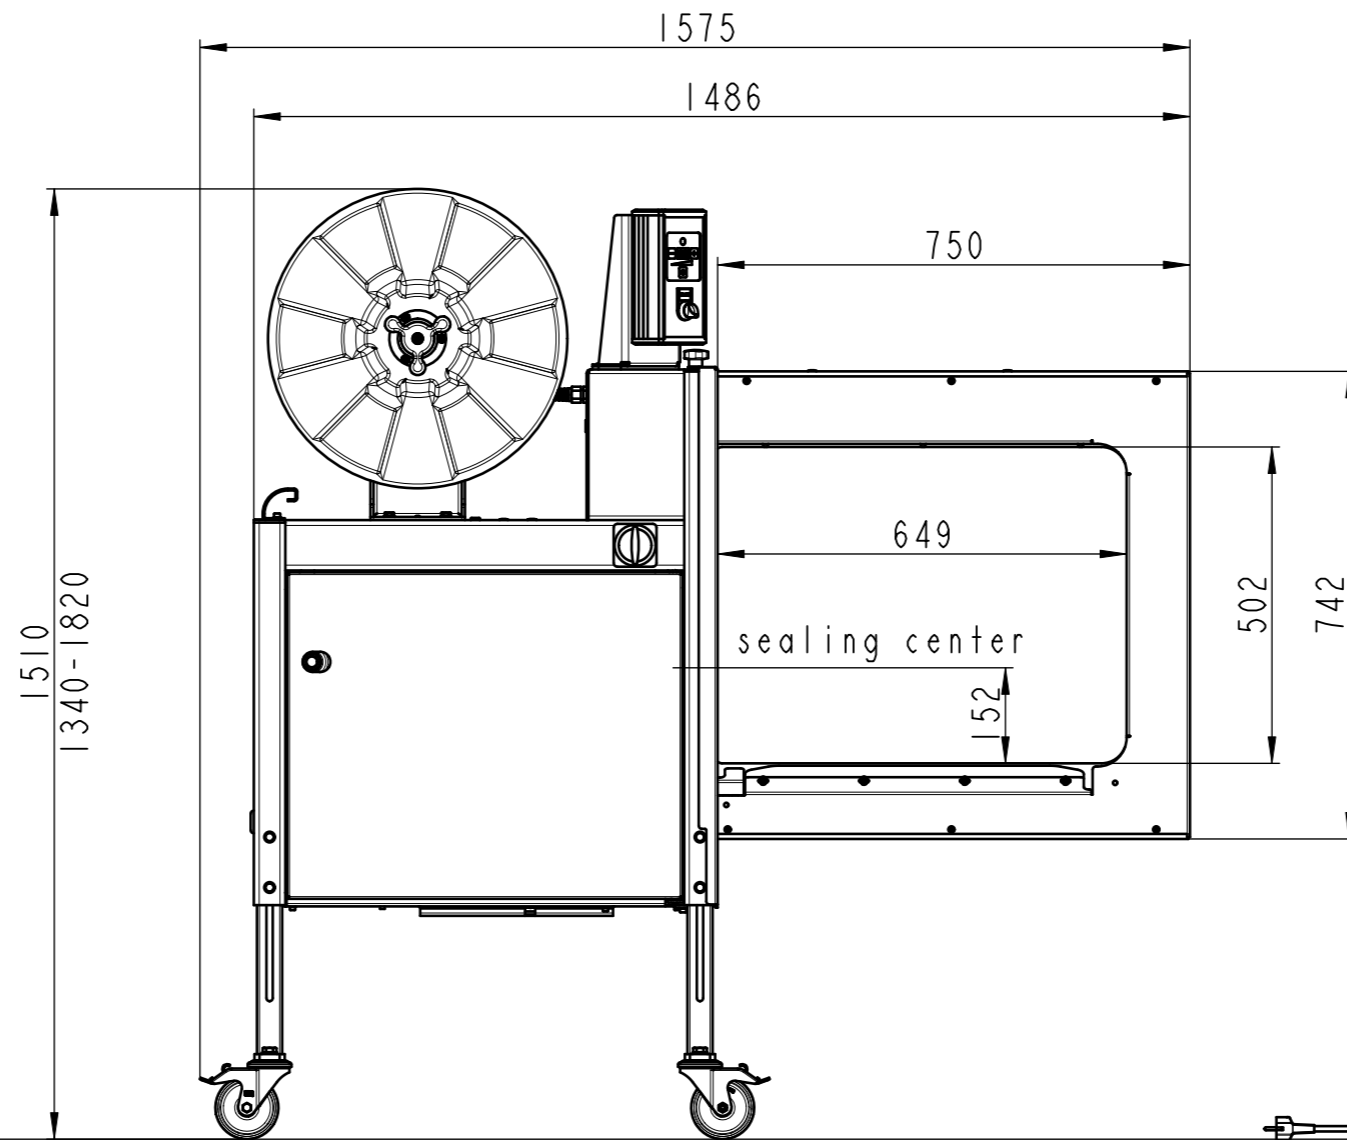

650x500				
65i / 4402 / 565i				
Subject to modification without notice. All dimensions in mm	Drawn	06.01.2009	hn	
	Mod.	22.07.2019	hn	
Signode Industrial Group GmbH Orgapack Packaging Technology Dietikon, Switzerland	Scale	1:12	Projection	Format
				A3
LAYOUT_65I_650X500				Sheet 1/5
				Index 1

650x500				
Dispenser secondary position				
65i / 4402 / 565i				
Subject to modification without notice. All dimensions in mm	Drawn	06.01.2009	hn	
	Mod.	22.07.2019	hn	
Signode Industrial Group GmbH Orgapack Packaging Technology Dietikon, Switzerland	Scale	1:12	Projection	Format
				A3
LAYOUT_65I_650X500				Sheet 2/5
				Index 1

650x500				
roller table				
65i / 4402 / 565i				
Subject to modification without notice. All dimensions in mm	Drawn	06.01.2009	hn	
	Mod.	22.07.2019	hn	
Signode Industrial Group GmbH Orgapack Packaging Technology Dietikon, Switzerland	Scale	1:12	Projection	Format
				A3
LAYOUT_65I_650X500				Sheet 3/5 Index 1

650x500				
65i / 4402 / 565i				
Subject to modification without notice. All dimensions in mm	Drawn	06.01.2009	hn	
	Mod.	22.07.2019	hn	
Signode Industrial Group GmbH Orgapack Packaging Technology Dietikon, Switzerland	Scale	1:10	Projection	Format
				A3
LAYOUT_65I_650X500				Sheet 5/5 Index 1