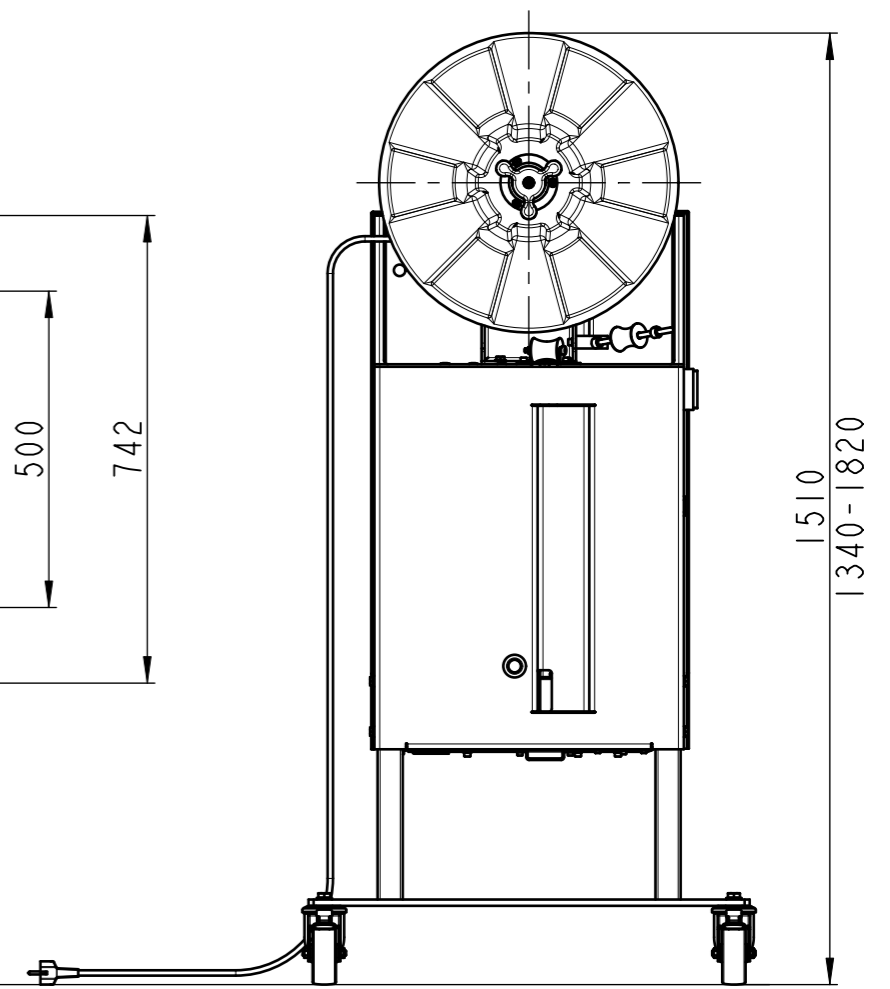

650x500				
65i / 4402 / 565i				
Subject to modification without notice. All dimensions in mm	Drawn	06.01.2009	hn	
	Mod.	22.07.2019	hn	
Signode Industrial Group GmbH Orgapack Packaging Technology Dietikon, Switzerland	Scale	1:12	Projection	Format
				A3
LAYOUT_65I_650X500				Sheet 1/5
				Index 1

650x500				
Dispenser secondary position				
65i / 4402 / 565i				
Subject to modification without notice. All dimensions in mm	Drawn	06.01.2009	hn	
	Mod.	22.07.2019	hn	
Signode Industrial Group GmbH Orgapack Packaging Technology Dietikon, Switzerland	Scale	1:12	Projection	Format
				A3
LAYOUT_65I_650X500				Sheet 2/5
				Index 1

650x500				
roller table				
65i / 4402 / 565i				
Subject to modification without notice. All dimensions in mm	Drawn	06.01.2009	hn	
	Mod.	22.07.2019	hn	
Signode Industrial Group GmbH Orgapack Packaging Technology Dietikon, Switzerland	Scale	1:12	Projection	Format
				A3
LAYOUT_65I_650X500				Sheet 3/5 Index 1

650x500				
narrow feet				
65i / 4402 / 565i				
Subject to modification without notice. All dimensions in mm	Drawn	06.01.2009	hn	
	Mod.	22.07.2019	hn	
Signode Industrial Group GmbH Orgapack Packaging Technology Dietikon, Switzerland	Scale	1:12	Projection	Format
				A3
LAYOUT_65I_650X500				Sheet 4/5 Index 1