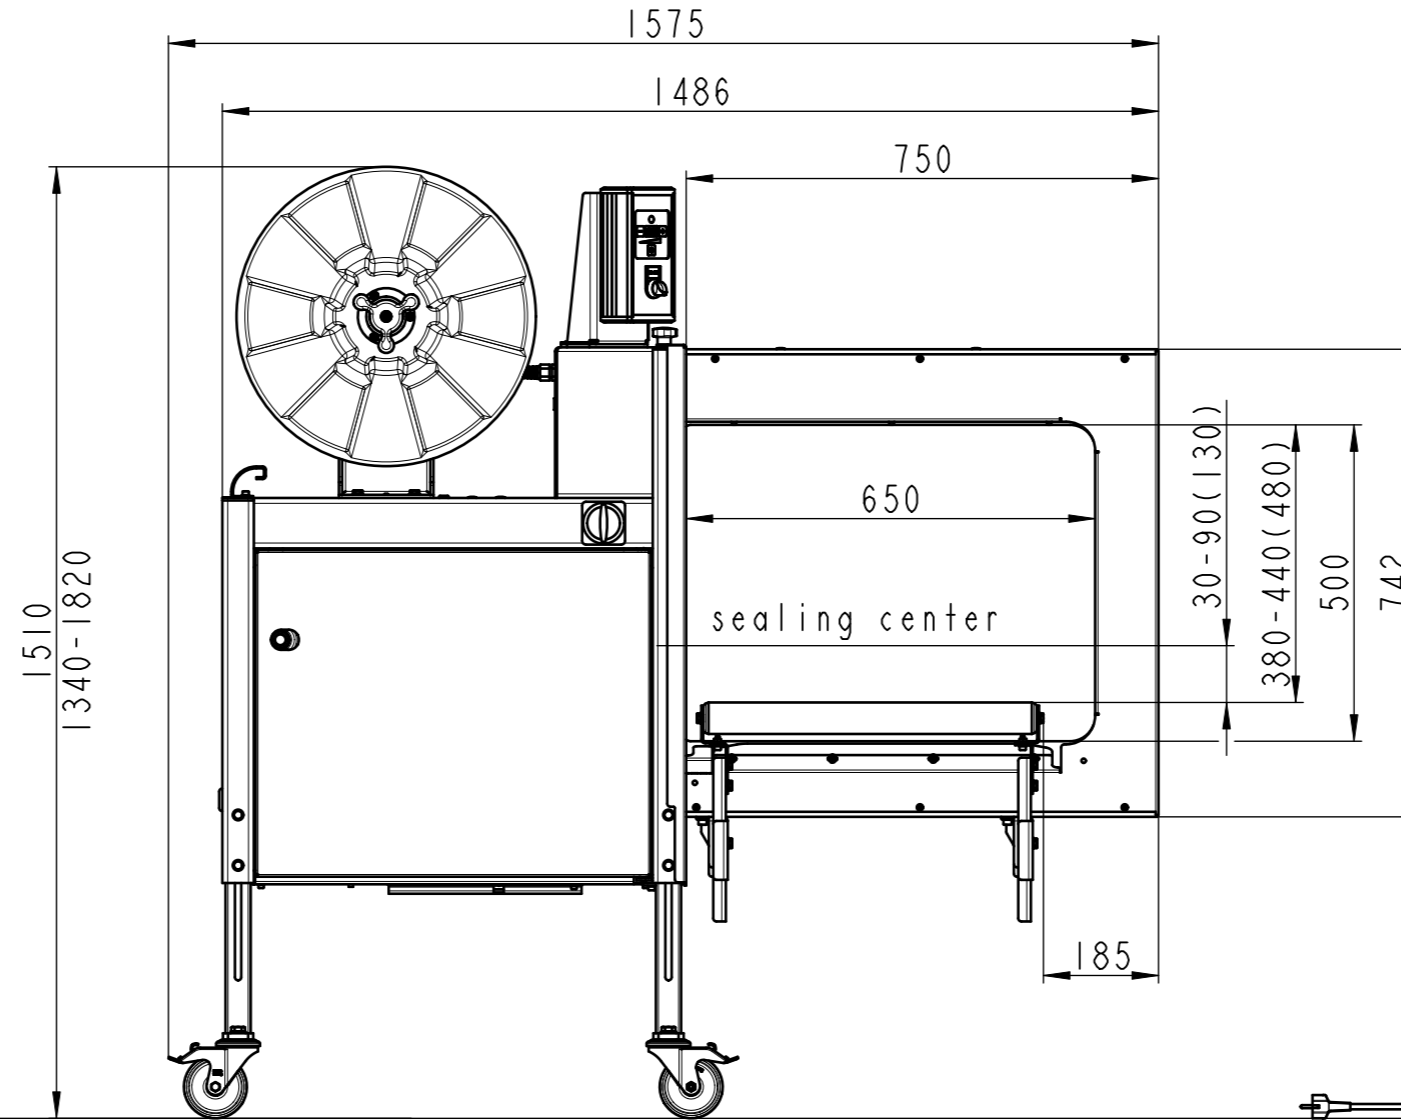

650x500				
65i / 4402 / 565i				
Subject to modification without notice. All dimensions in mm	Drawn	06.01.2009	hn	
	Mod.	22.07.2019	hn	
Signode Industrial Group GmbH Orgapack Packaging Technology Dietikon, Switzerland	Scale	1:12	Projection	Format
				A3
LAYOUT_65I_650X500				Sheet 1/5
				Index 1

650x500				
Dispenser secondary position				
65i / 4402 / 565i				
Subject to modification without notice. All dimensions in mm	Drawn	06.01.2009	hn	
	Mod.	22.07.2019	hn	
Signode Industrial Group GmbH Orgapack Packaging Technology Dietikon, Switzerland	Scale	1:12	Projection	Format
				A3
LAYOUT_65I_650X500				Sheet 2/5
				Index 1

650x500				
roller table				
65i / 4402 / 565i				
Subject to modification without notice. All dimensions in mm	Drawn	06.01.2009	hn	
	Mod.	22.07.2019	hn	
Signode Industrial Group GmbH Orgapack Packaging Technology Dietikon, Switzerland	Scale	1:12	Projection	Format
				A3
LAYOUT_65I_650X500				Sheet 3/5 Index 1

650x500				
65i / 4402 / 565i				
Subject to modification without notice. All dimensions in mm	Drawn	06.01.2009	hn	
	Mod.	22.07.2019	hn	
Signode Industrial Group GmbH Orgapack Packaging Technology Dietikon, Switzerland	Scale	1:10	Projection	Format
				A3
LAYOUT_65I_650X500				Sheet 5/5 Index 1