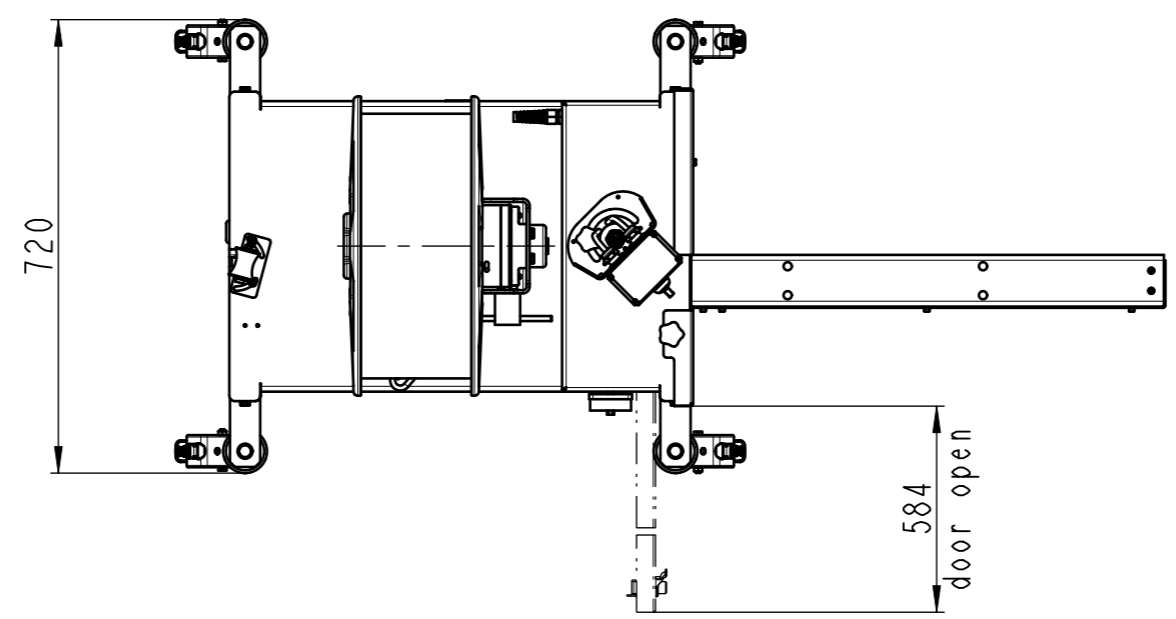

650x500				
65i / 4402 / 565i				
Subject to modification without notice. All dimensions in mm	Drawn	06.01.2009	hn	
	Mod.	22.07.2019	hn	
Signode Industrial Group GmbH Orgapack Packaging Technology Dietikon, Switzerland	Scale	1:12	Projection	Format
				A3
LAYOUT_65I_650X500				Sheet 1/5
				Index 1

650x500				
Dispenser secondary position				
65i / 4402 / 565i				
Subject to modification without notice. All dimensions in mm	Drawn	06.01.2009	hn	
	Mod.	22.07.2019	hn	
Signode Industrial Group GmbH Orgapack Packaging Technology Dietikon, Switzerland	Scale	1:12	Projection	Format
				A3
LAYOUT_65I_650X500				Sheet 2/5
				Index 1

650x500				
roller table				
65i / 4402 / 565i				
Subject to modification without notice. All dimensions in mm	Drawn	06.01.2009	hn	
	Mod.	22.07.2019	hn	
Signode Industrial Group GmbH Orgapack Packaging Technology Dietikon, Switzerland	Scale	1:12	Projection	Format
				A3
LAYOUT_65I_650X500				Sheet 3/5 Index 1

650x500				
narrow feet				
65i / 4402 / 565i				
Subject to modification without notice. All dimensions in mm	Drawn	06.01.2009	hn	
	Mod.	22.07.2019	hn	
Signode Industrial Group GmbH Orgapack Packaging Technology Dietikon, Switzerland	Scale	1:12	Projection	Format
				A3
LAYOUT_65I_650X500				Sheet 4/5 Index 1