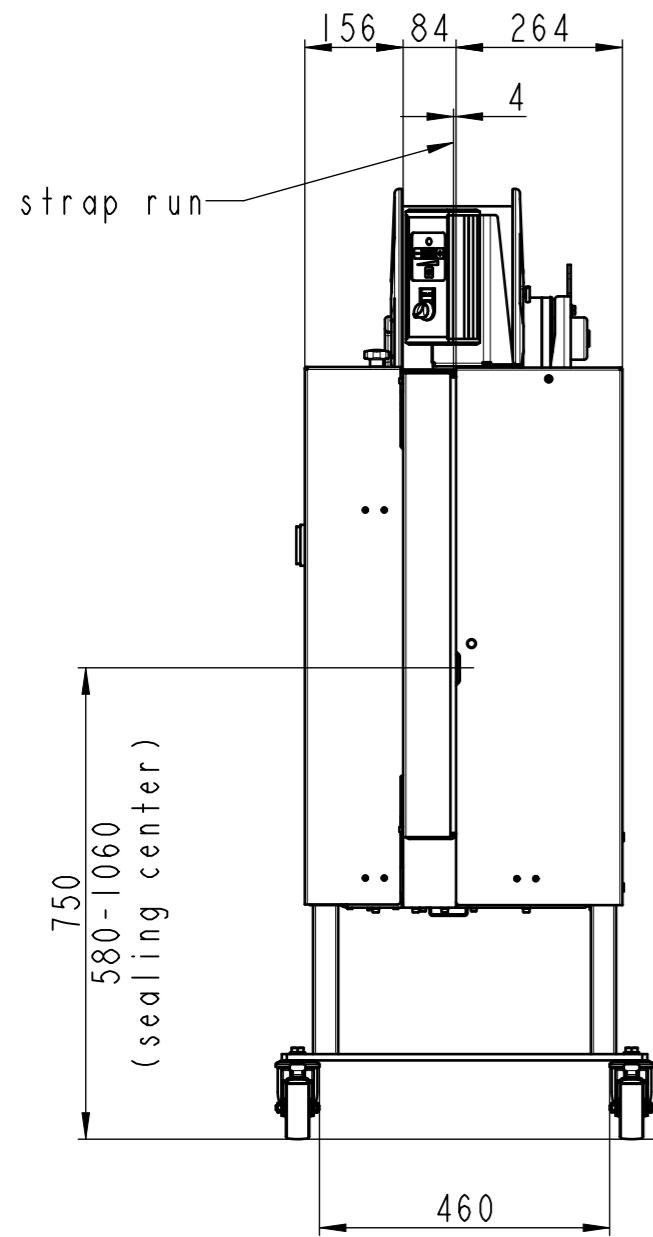

650x500				
65i / 4402 / 565i				
Subject to modification without notice. All dimensions in mm	Drawn	06.01.2009	hn	
	Mod.	22.07.2019	hn	
Signode Industrial Group GmbH Orgapack Packaging Technology Dietikon, Switzerland	Scale	1:12	Projection	Format
				A3
LAYOUT_65I_650X500				Sheet 1/5
				Index 1

650x500				
Dispenser secondary position				
65i / 4402 / 565i				
Subject to modification without notice. All dimensions in mm	Drawn	06.01.2009	hn	
	Mod.	22.07.2019	hn	
Signode Industrial Group GmbH Orgapack Packaging Technology Dietikon, Switzerland	Scale	1:12	Projection	Format
				A3
LAYOUT_65I_650X500				Sheet 2/5
				Index 1

650x500				
roller table				
65i / 4402 / 565i				
Subject to modification without notice. All dimensions in mm	Drawn	06.01.2009	hn	
	Mod.	22.07.2019	hn	
Signode Industrial Group GmbH Orgapack Packaging Technology Dietikon, Switzerland	Scale	1:12	Projection	Format
				A3
LAYOUT_65I_650X500				Sheet 3/5 Index 1

650x500				
narrow feet				
65i / 4402 / 565i				
Subject to modification without notice. All dimensions in mm	Drawn	06.01.2009	hn	
	Mod.	22.07.2019	hn	
Signode Industrial Group GmbH Orgapack Packaging Technology Dietikon, Switzerland	Scale	1:12	Projection	Format
				A3
LAYOUT_65I_650X500				Sheet 4/5 Index 1