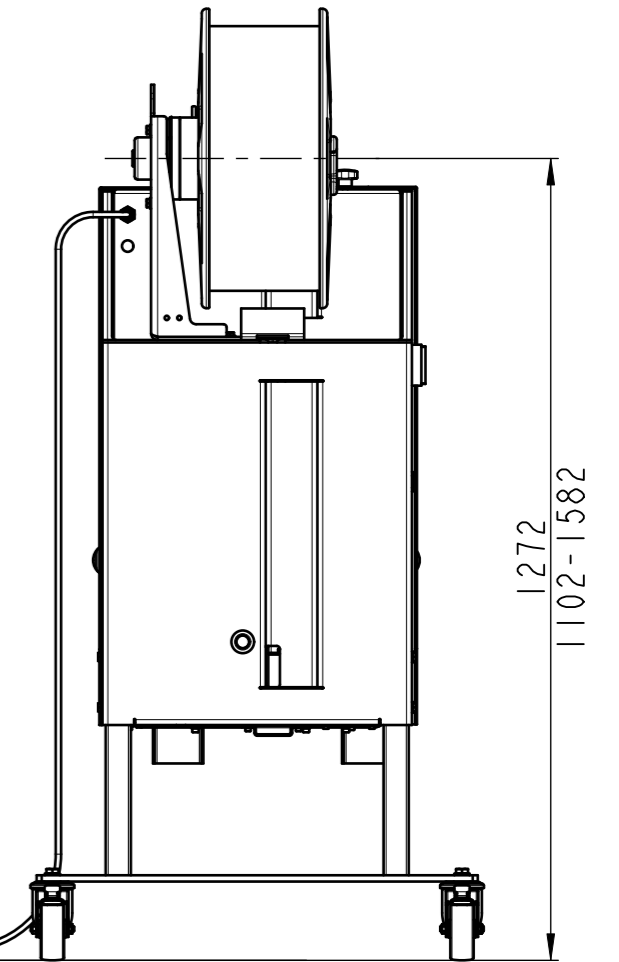

650x500				
65i / 4402 / 565i				
Subject to modification without notice. All dimensions in mm	Drawn	06.01.2009	hn	
	Mod.	22.07.2019	hn	
Signode Industrial Group GmbH Orgapack Packaging Technology Dietikon, Switzerland	Scale	1:12	Projection	Format
				A3
LAYOUT_65I_650X500				Sheet 1/5
				Index 1

650x500				
Dispenser secondary position				
65i / 4402 / 565i				
Subject to modification without notice. All dimensions in mm	Drawn	06.01.2009	hn	
	Mod.	22.07.2019	hn	
Signode Industrial Group GmbH Orgapack Packaging Technology Dietikon, Switzerland	Scale	1:12	Projection	Format
				A3
LAYOUT_65I_650X500				Sheet 2/5
				Index 1

650x500				
roller table				
65i / 4402 / 565i				
Subject to modification without notice. All dimensions in mm	Drawn	06.01.2009	hn	
	Mod.	22.07.2019	hn	
Signode Industrial Group GmbH Orgapack Packaging Technology Dietikon, Switzerland	Scale	1:12	Projection	Format
				A3
LAYOUT_65I_650X500				Sheet 3/5 Index 1

650x500				
narrow feet				
65i / 4402 / 565i				
Subject to modification without notice. All dimensions in mm	Drawn	06.01.2009	hn	
	Mod.	22.07.2019	hn	
Signode Industrial Group GmbH Orgapack Packaging Technology Dietikon, Switzerland	Scale	1:12	Projection	Format
				A3
LAYOUT_65I_650X500				Sheet 4/5 Index 1