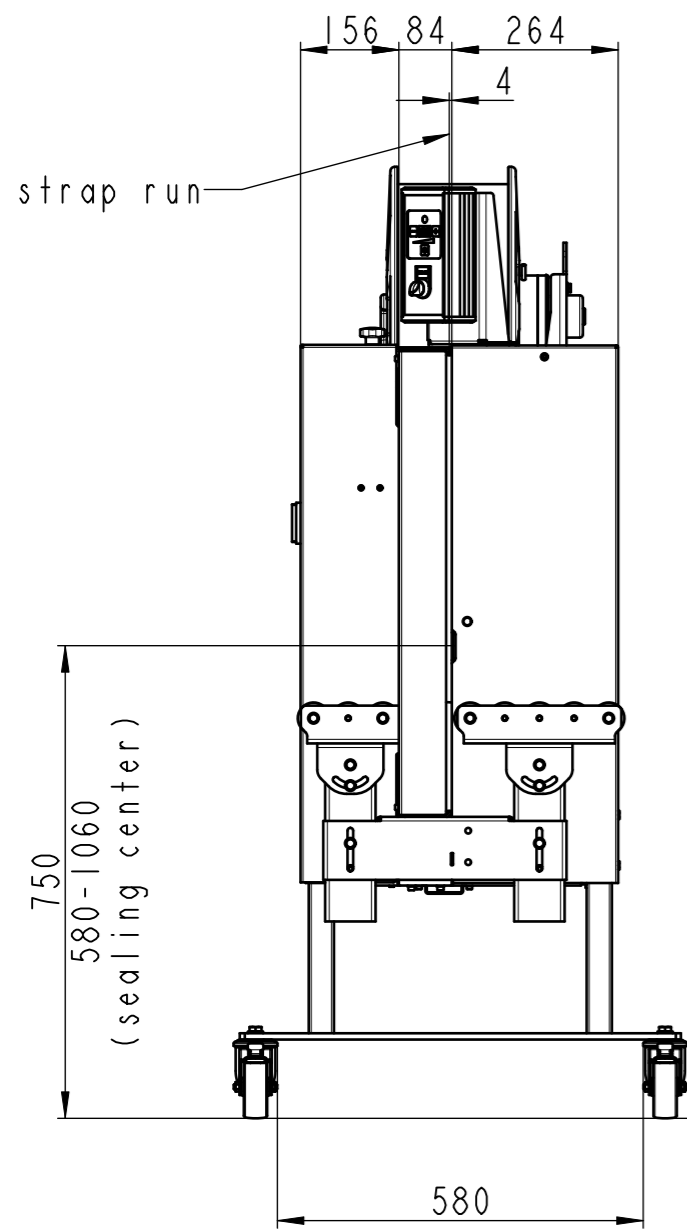

650x500				
65i / 4402 / 565i				
Subject to modification without notice. All dimensions in mm	Drawn	06.01.2009	hn	
	Mod.	22.07.2019	hn	
Signode Industrial Group GmbH Orgapack Packaging Technology Dietikon, Switzerland	Scale	1:12	Projection	Format
				A3
LAYOUT_65I_650X500				Sheet 1/5
				Index 1

650x500				
Dispenser secondary position				
65i / 4402 / 565i				
Subject to modification without notice. All dimensions in mm	Drawn	06.01.2009	hn	
	Mod.	22.07.2019	hn	
Signode Industrial Group GmbH Orgapack Packaging Technology Dietikon, Switzerland	Scale	1:12	Projection	Format
				A3
LAYOUT_65I_650X500				Sheet 2/5
				Index 1

650x500				
roller table				
65i / 4402 / 565i				
Subject to modification without notice. All dimensions in mm	Drawn	06.01.2009	hn	
	Mod.	22.07.2019	hn	
Signode Industrial Group GmbH Orgapack Packaging Technology Dietikon, Switzerland	Scale	1:12	Projection	Format
				A3
LAYOUT_65I_650X500				Sheet 3/5 Index 1

650x500				
narrow feet				
65i / 4402 / 565i				
Subject to modification without notice. All dimensions in mm	Drawn	06.01.2009	hn	
	Mod.	22.07.2019	hn	
Signode Industrial Group GmbH Orgapack Packaging Technology Dietikon, Switzerland	Scale	1:12	Projection	Format
				A3
LAYOUT_65I_650X500				Sheet 4/5 Index 1