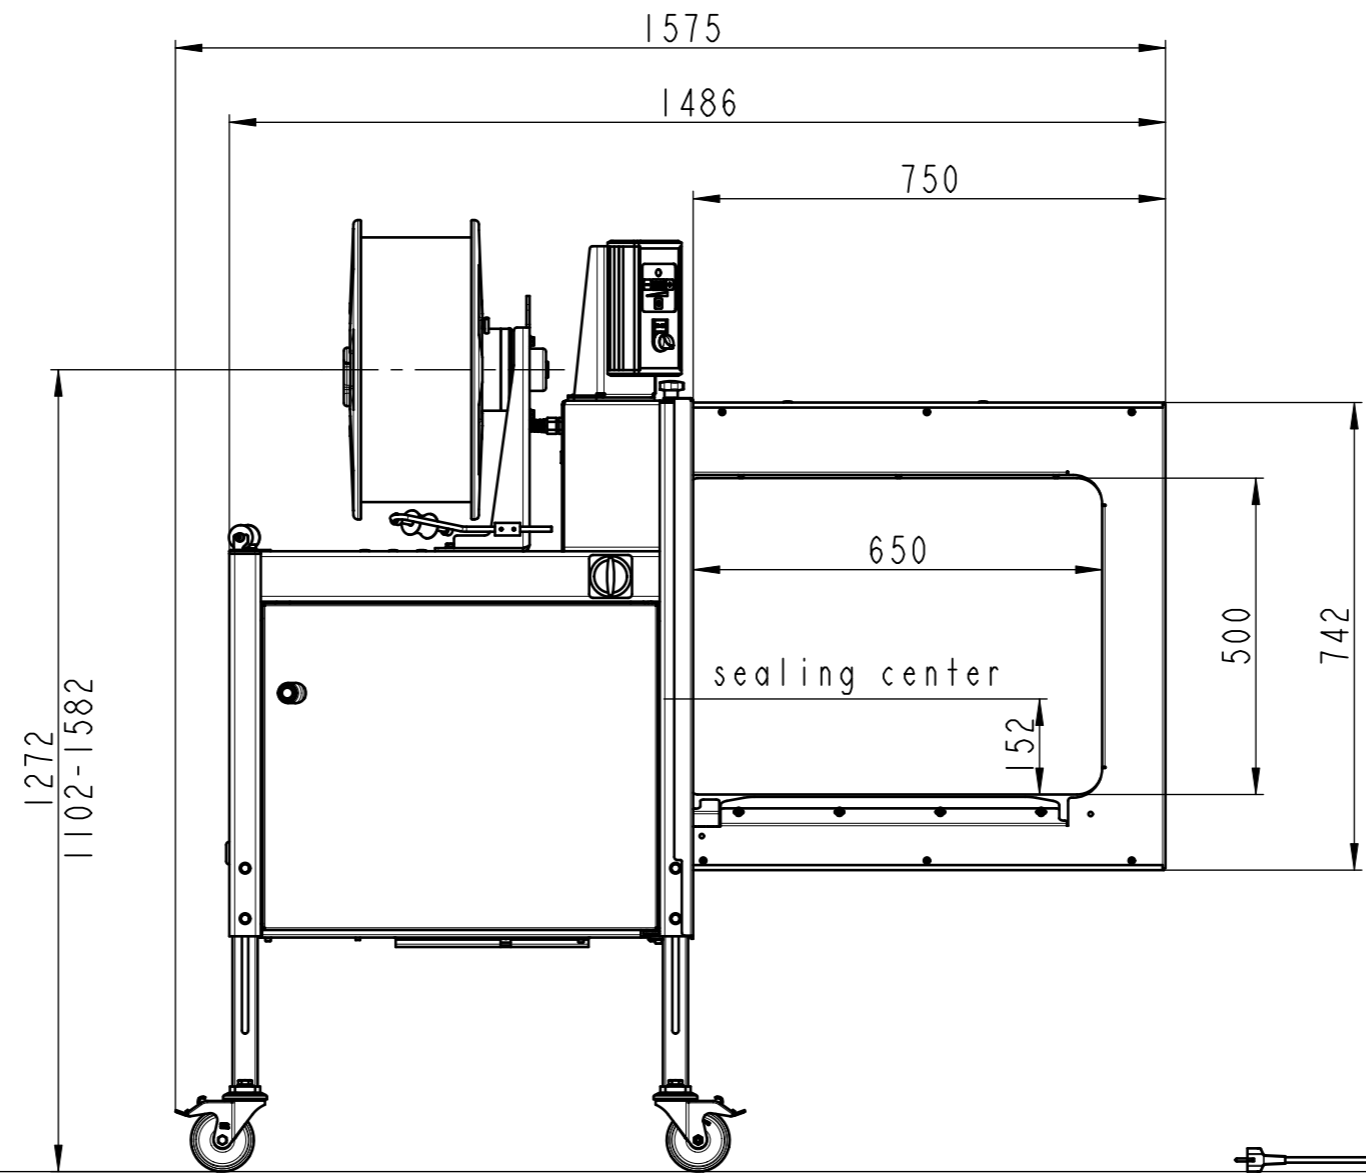

650x500				
65i / 4402 / 565i				
Subject to modification without notice. All dimensions in mm	Drawn	06.01.2009	hn	
	Mod.	22.07.2019	hn	
Signode Industrial Group GmbH Orgapack Packaging Technology Dietikon, Switzerland	Scale	1:12	Projection	Format
				A3
LAYOUT_65I_650X500				Sheet 1/5
				Index 1

650x500				
Dispenser secondary position				
65i / 4402 / 565i				
Subject to modification without notice. All dimensions in mm	Drawn	06.01.2009	hn	
	Mod.	22.07.2019	hn	
Signode Industrial Group GmbH Orgapack Packaging Technology Dietikon, Switzerland	Scale	1:12	Projection	Format
				A3
LAYOUT_65I_650X500				Sheet 2/5
				Index 1

650x500				
roller table				
65i / 4402 / 565i				
Subject to modification without notice. All dimensions in mm	Drawn	06.01.2009	hn	
	Mod.	22.07.2019	hn	
Signode Industrial Group GmbH Orgapack Packaging Technology Dietikon, Switzerland	Scale	1:12	Projection	Format
				A3
LAYOUT_65I_650X500				Sheet 3/5 Index 1

650x500				
65i / 4402 / 565i				
Subject to modification without notice. All dimensions in mm	Drawn	06.01.2009	hn	
	Mod.	22.07.2019	hn	
Signode Industrial Group GmbH Orgapack Packaging Technology Dietikon, Switzerland	Scale	1:10	Projection	Format
				A3
LAYOUT_65I_650X500				Sheet 5/5 Index 1