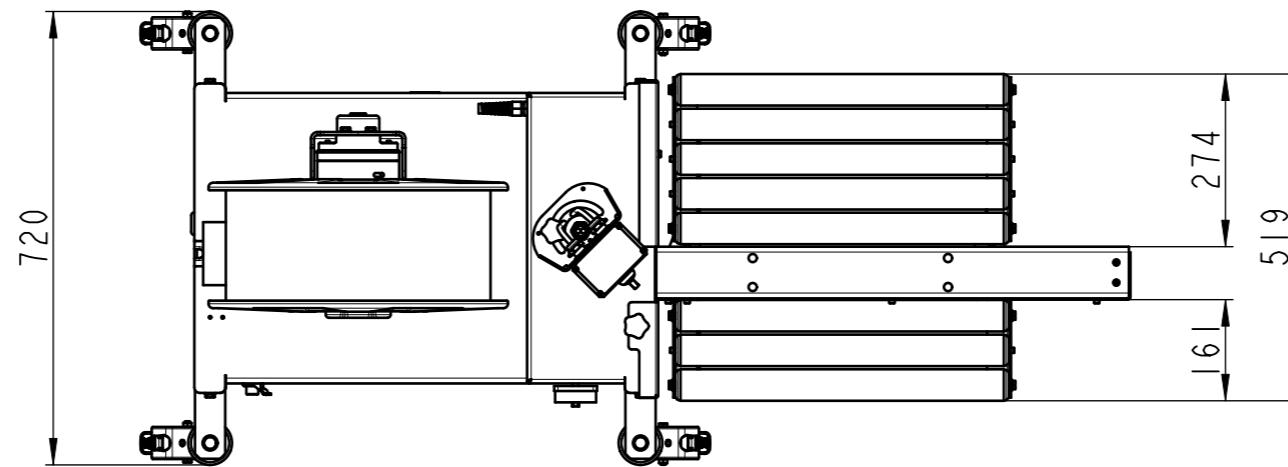

650x500				
65i / 4402 / 565i				
Subject to modification without notice. All dimensions in mm	Drawn	06.01.2009	hn	
	Mod.	22.07.2019	hn	
Signode Industrial Group GmbH Orgapack Packaging Technology Dietikon, Switzerland	Scale	1:12	Projection	Format
				A3
LAYOUT_65I_650X500				Sheet 1/5
				Index 1

650x500				
Dispenser secondary position				
65i / 4402 / 565i				
Subject to modification without notice. All dimensions in mm	Drawn	06.01.2009	hn	
	Mod.	22.07.2019	hn	
Signode Industrial Group GmbH Orgapack Packaging Technology Dietikon, Switzerland	Scale	1:12	Projection	Format
				A3
LAYOUT_65I_650X500				Sheet 2/5
				Index 1

650x500				
roller table				
65i / 4402 / 565i				
Subject to modification without notice. All dimensions in mm	Drawn	06.01.2009	hn	
	Mod.	22.07.2019	hn	
Signode Industrial Group GmbH Orgapack Packaging Technology Dietikon, Switzerland	Scale	1:12	Projection	Format
				A3
LAYOUT_65I_650X500				Sheet 3/5 Index 1

650x500				
narrow feet				
65i / 4402 / 565i				
Subject to modification without notice. All dimensions in mm	Drawn	06.01.2009	hn	
	Mod.	22.07.2019	hn	
Signode Industrial Group GmbH Orgapack Packaging Technology Dietikon, Switzerland	Scale	1:12	Projection	Format
				A3
LAYOUT_65I_650X500				Sheet 4/5 Index 1