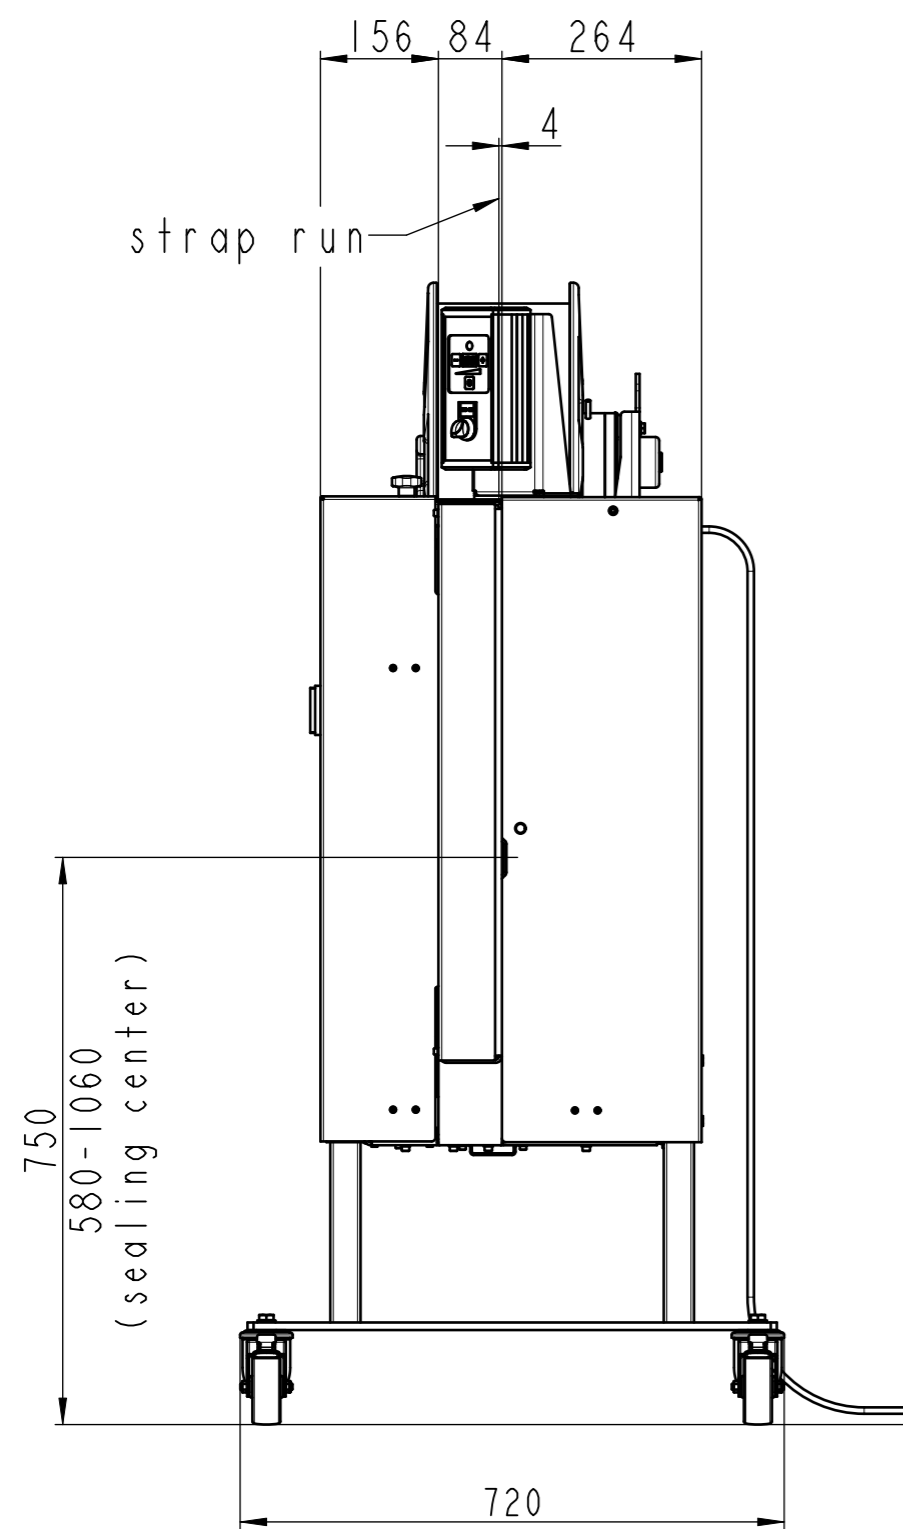

650x500				
65i / 4402 / 565i				
Subject to modification without notice. All dimensions in mm	Drawn	06.01.2009	hn	
	Mod.	22.07.2019	hn	
Signode Industrial Group GmbH Orgapack Packaging Technology Dietikon, Switzerland	Scale	1:12	Projection	Format
				A3
LAYOUT_65I_650X500				Sheet 1/5
				Index 1

650x500				
Dispenser secondary position				
65i / 4402 / 565i				
Subject to modification without notice. All dimensions in mm	Drawn	06.01.2009	hn	
	Mod.	22.07.2019	hn	
Signode Industrial Group GmbH Orgapack Packaging Technology Dietikon, Switzerland	Scale	1:12	Projection	Format
				A3
LAYOUT_65I_650X500				Sheet 2/5
				Index 1

650x500				
roller table				
65i / 4402 / 565i				
Subject to modification without notice. All dimensions in mm	Drawn	06.01.2009	hn	
	Mod.	22.07.2019	hn	
Signode Industrial Group GmbH Orgapack Packaging Technology Dietikon, Switzerland	Scale	1:12	Projection	Format
				A3
LAYOUT_65I_650X500				Sheet 3/5 Index 1

650x500				
narrow feet				
65i / 4402 / 565i				
Subject to modification without notice. All dimensions in mm	Drawn	06.01.2009	hn	
	Mod.	22.07.2019	hn	
Signode Industrial Group GmbH Orgapack Packaging Technology Dietikon, Switzerland	Scale	1:12	Projection	Format
				A3
LAYOUT_65I_650X500				Sheet 4/5 Index 1