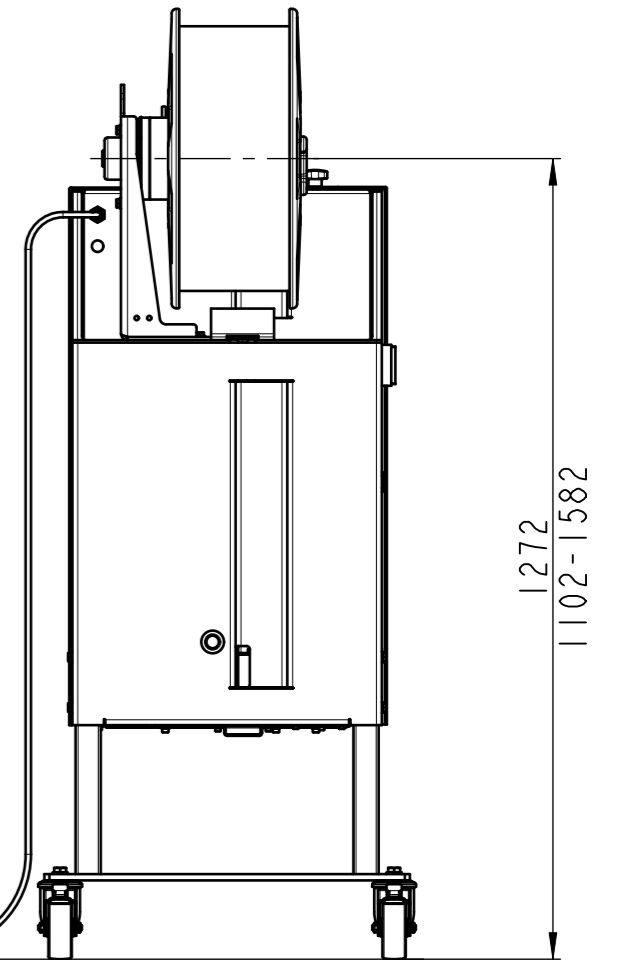

650x500				
65i / 4402 / 565i				
Subject to modification without notice. All dimensions in mm	Drawn	06.01.2009	hn	
	Mod.	22.07.2019	hn	
Signode Industrial Group GmbH Orgapack Packaging Technology Dietikon, Switzerland	Scale	1:12	Projection	Format
				A3
LAYOUT_65I_650X500				Sheet 1/5
				Index 1

650x500				
Dispenser secondary position				
65i / 4402 / 565i				
Subject to modification without notice. All dimensions in mm	Drawn	06.01.2009	hn	
	Mod.	22.07.2019	hn	
Signode Industrial Group GmbH Orgapack Packaging Technology Dietikon, Switzerland	Scale	1:12	Projection	Format
				A3
LAYOUT_65I_650X500				Sheet 2/5
				Index 1

650x500				
roller table				
65i / 4402 / 565i				
Subject to modification without notice. All dimensions in mm	Drawn	06.01.2009	hn	
	Mod.	22.07.2019	hn	
Signode Industrial Group GmbH Orgapack Packaging Technology Dietikon, Switzerland	Scale	1:12	Projection	Format
				A3
LAYOUT_65I_650X500				Sheet 3/5 Index 1

650x500				
narrow feet				
65i / 4402 / 565i				
Subject to modification without notice. All dimensions in mm	Drawn	06.01.2009	hn	
	Mod.	22.07.2019	hn	
Signode Industrial Group GmbH Orgapack Packaging Technology Dietikon, Switzerland	Scale	1:12	Projection	Format
				A3
LAYOUT_65I_650X500				Sheet 4/5 Index 1